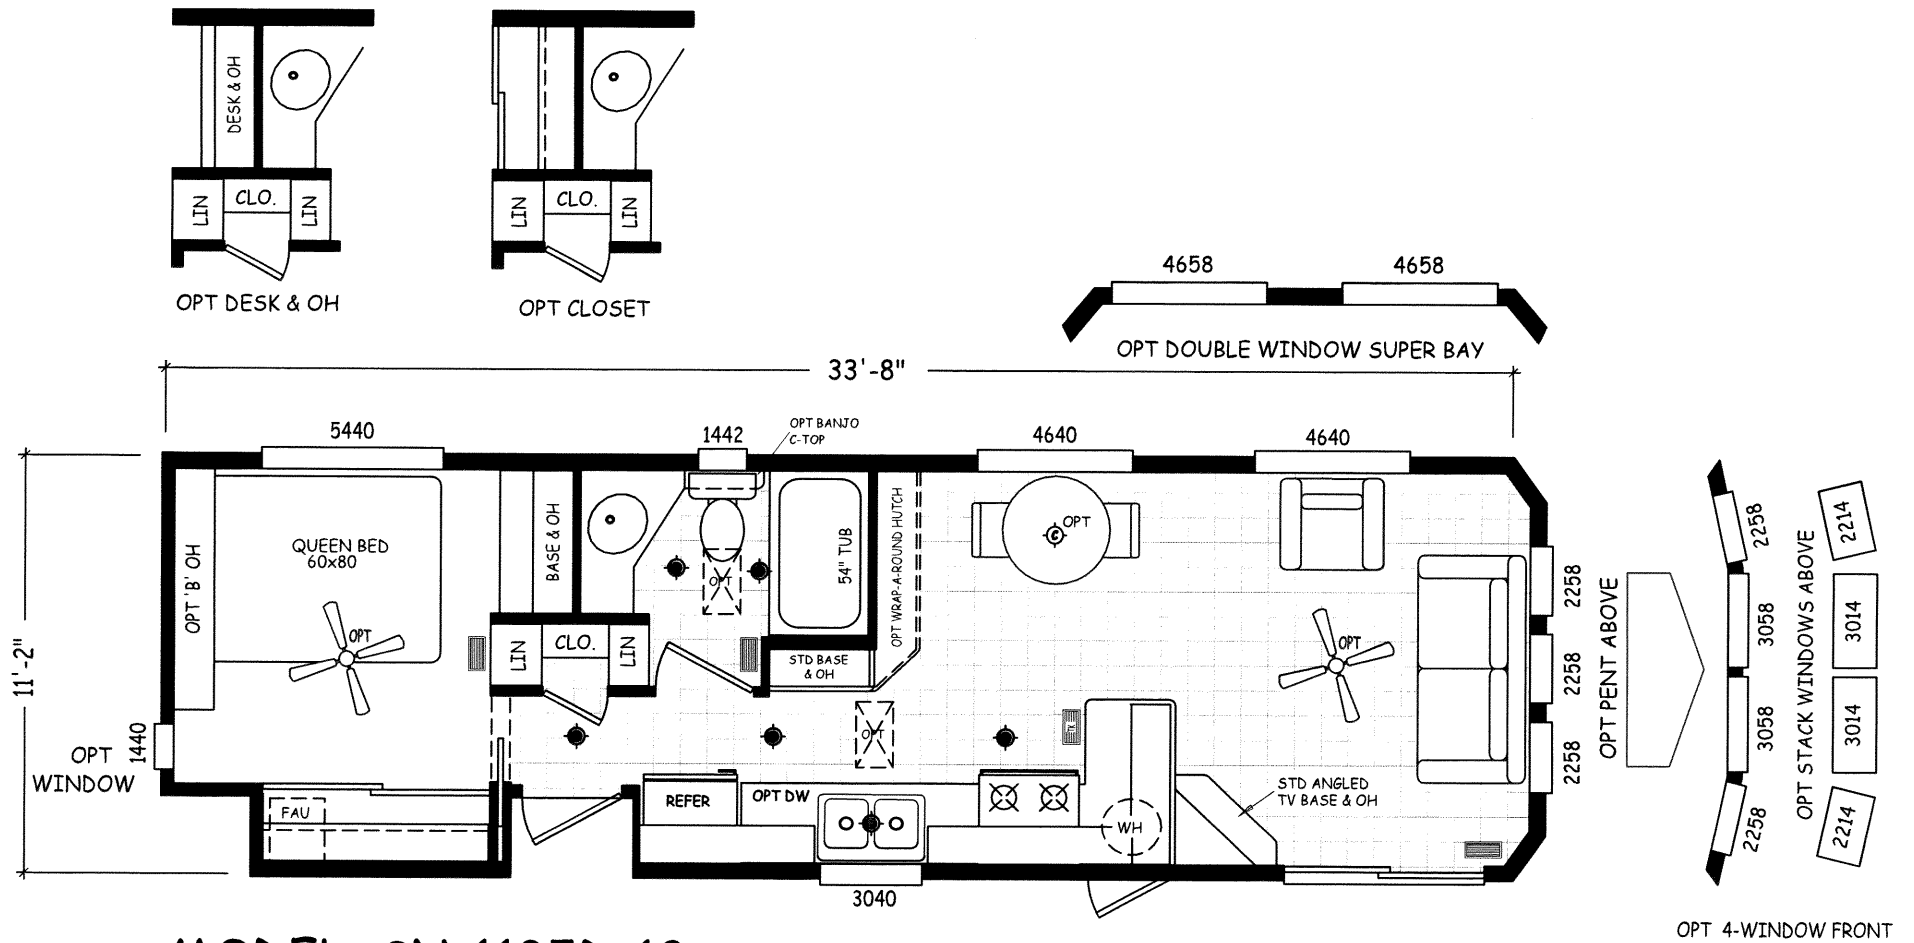

11'-10"

OPT WINDOW 1440

OPT "B" OH

QUEEN BED 60x80

OPT FAN

DRESSER & OH

FAU

MODEL: SN-1135B-19

* FURNITURE IS OPTIONAL

MODEL: SN-1135C-19

* FURNITURE IS OPTIONAL

ALT TV BASE
OMIT OH

MODEL: SN-1135F-19

* FURNITURE IS OPTIONAL

MODEL: SN-1135G-19

* FURNITURE IS OPTIONAL