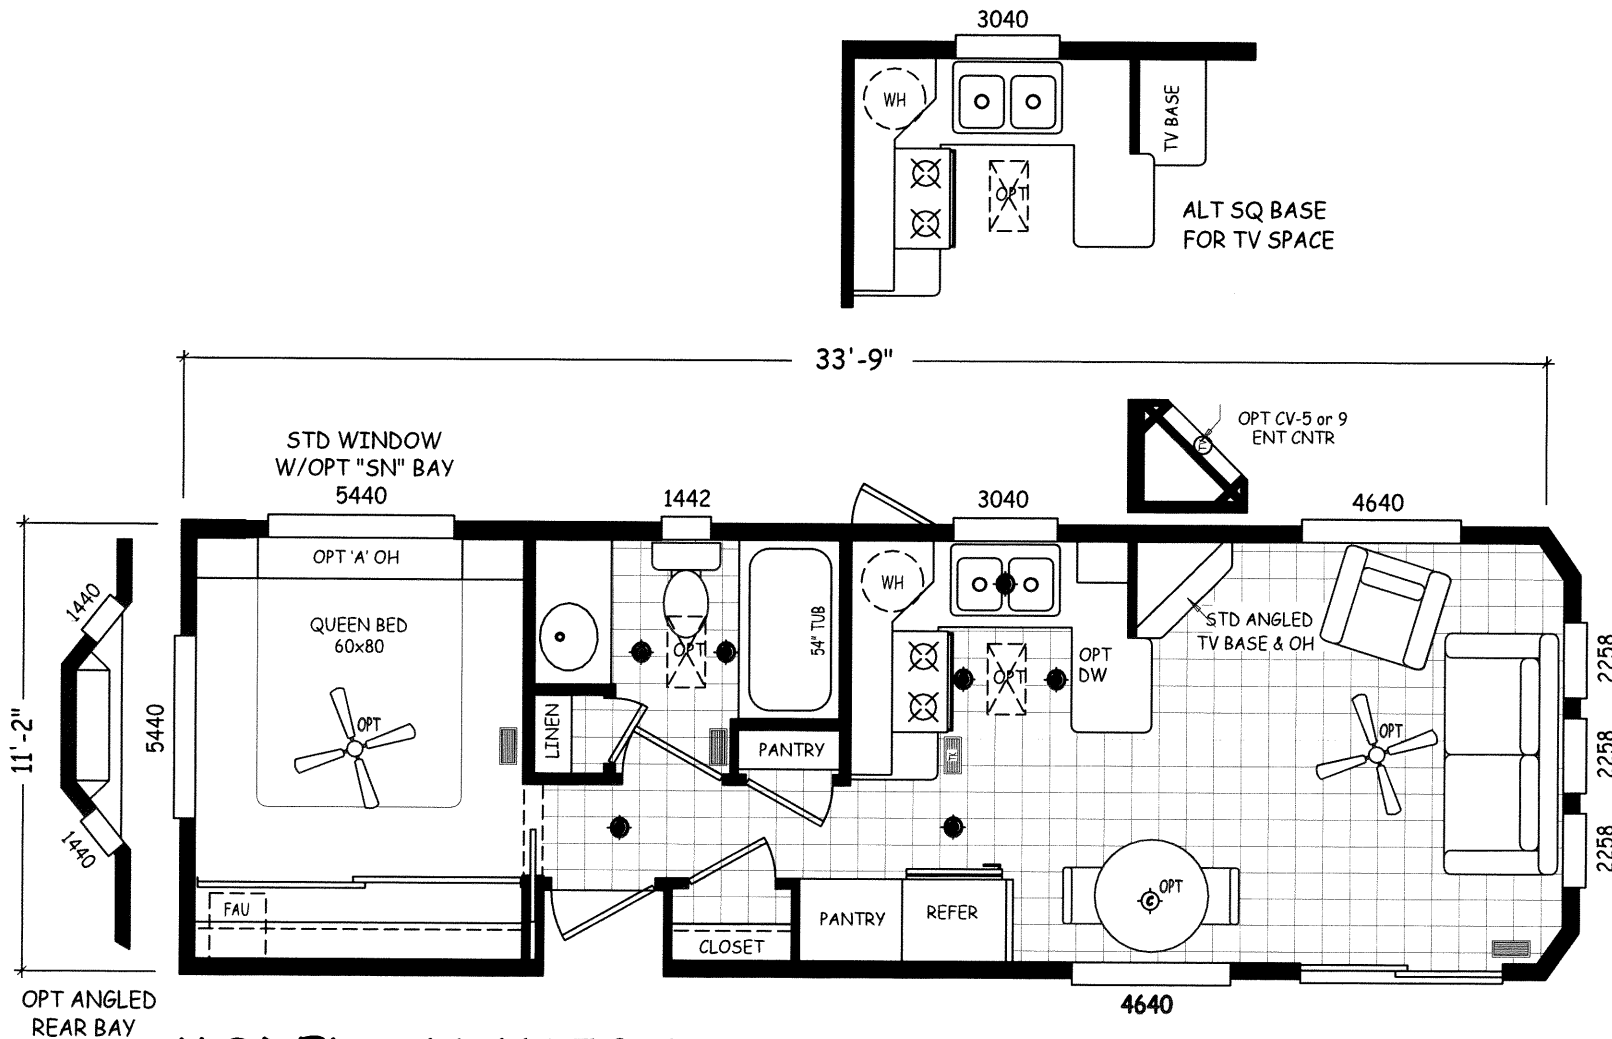

11'-10"

OPT WINDOW 1440

OPT "B" OH

QUEEN BED 60x80

OPT FAN

DRESSER & OH

FAU

MODEL: SN-1135B-19

* FURNITURE IS OPTIONAL

MODEL: SN-1135C-19

* FURNITURE IS OPTIONAL

ALT TV BASE
OMIT OH

MODEL: SN-1135F-19

* FURNITURE IS OPTIONAL

MODEL: SN-1135G-19

* FURNITURE IS OPTIONAL