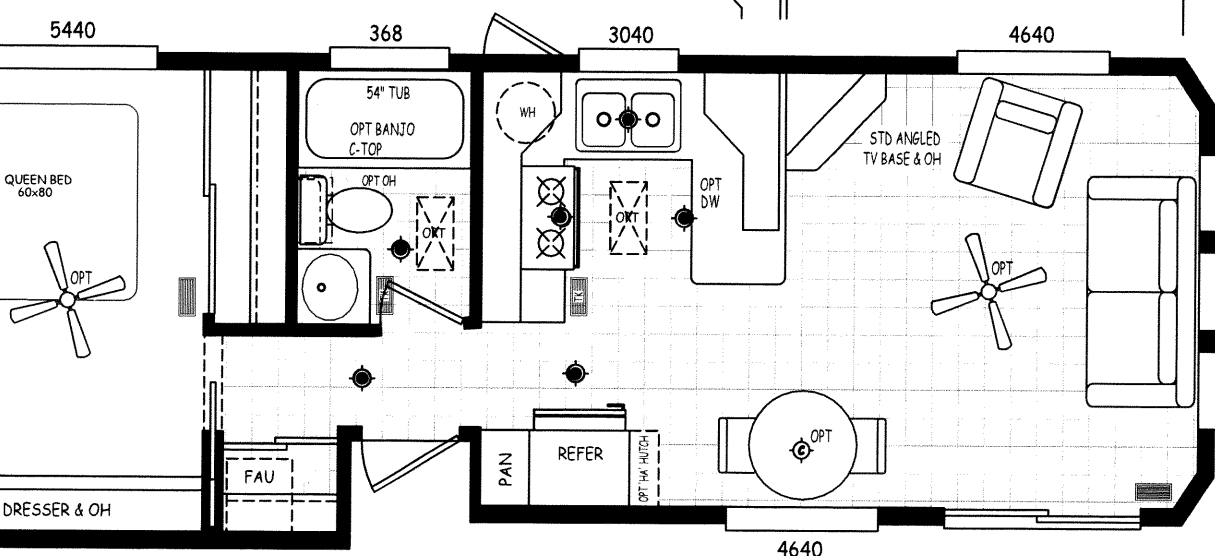

11'-10"

OPT WINDOW 1440

OPT "B" OH

QUEEN BED 60x80

OPT FAN

DRESSER & OH

FAU

MODEL: SN-1135B-19

* FURNITURE IS OPTIONAL

MODEL: SN-1135C-19

* FURNITURE IS OPTIONAL

ALT TV BASE
OMIT OH

MODEL: SN-1135F-19

* FURNITURE IS OPTIONAL

MODEL: SN-1135G-19

* FURNITURE IS OPTIONAL