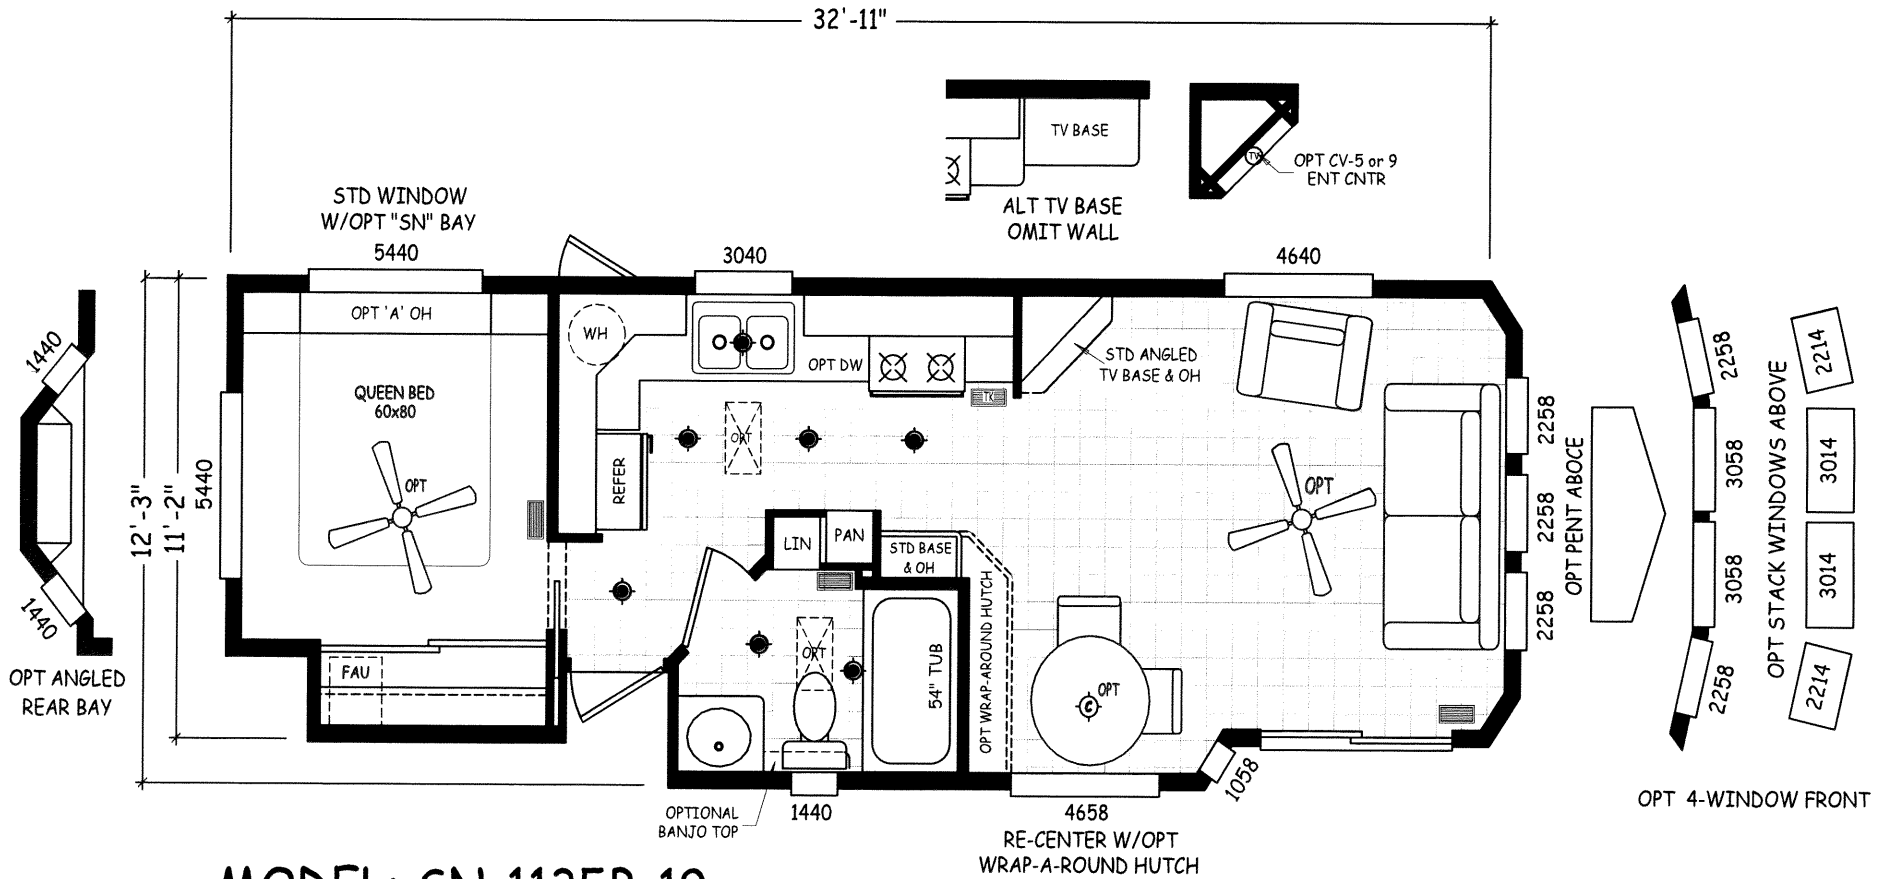

11'-10"

OPT WINDOW 1440

OPT "B" OH

QUEEN BED 60x80

OPT FAN

DRESSER & OH

FAU

MODEL: SN-1135B-19

* FURNITURE IS OPTIONAL

MODEL: SN-1135C-19

* FURNITURE IS OPTIONAL

ALT TV BASE
OMIT OH

MODEL: SN-1135F-19

* FURNITURE IS OPTIONAL

MODEL: SN-1135G-19

* FURNITURE IS OPTIONAL