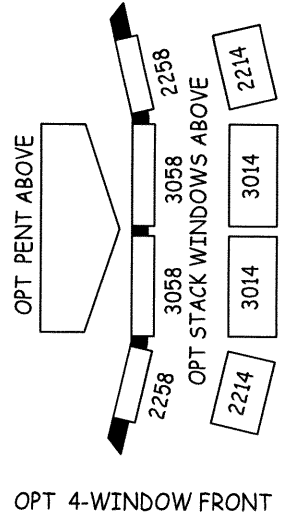

11'-10"

OPT WINDOW 1440

OPT "B" OH

QUEEN BED 60x80

OPT FAN

DRESSER & OH

FAU

MODEL: SN-1135B-19

* FURNITURE IS OPTIONAL

MODEL: SN-1135C-19

* FURNITURE IS OPTIONAL

ALT TV BASE
OMIT OH

MODEL: SN-1135F-19

* FURNITURE IS OPTIONAL

MODEL: SN-1135G-19

* FURNITURE IS OPTIONAL