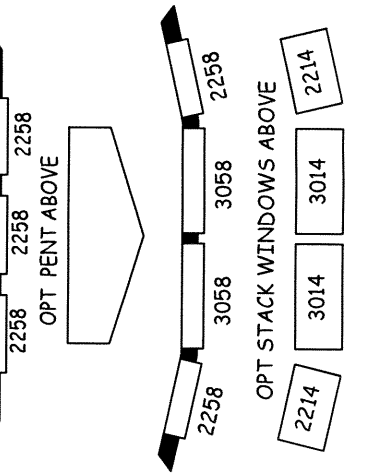

11'-10"

OPT WINDOW 1440

OPT "B" OH

QUEEN BED 60x80

OPT FAN

DRESSER & OH

FAU

MODEL: SN-1135B-19

* FURNITURE IS OPTIONAL

MODEL: SN-1135C-19

* FURNITURE IS OPTIONAL

ALT TV BASE
OMIT OH

MODEL: SN-1135F-19

* FURNITURE IS OPTIONAL

MODEL: SN-1135G-19

* FURNITURE IS OPTIONAL