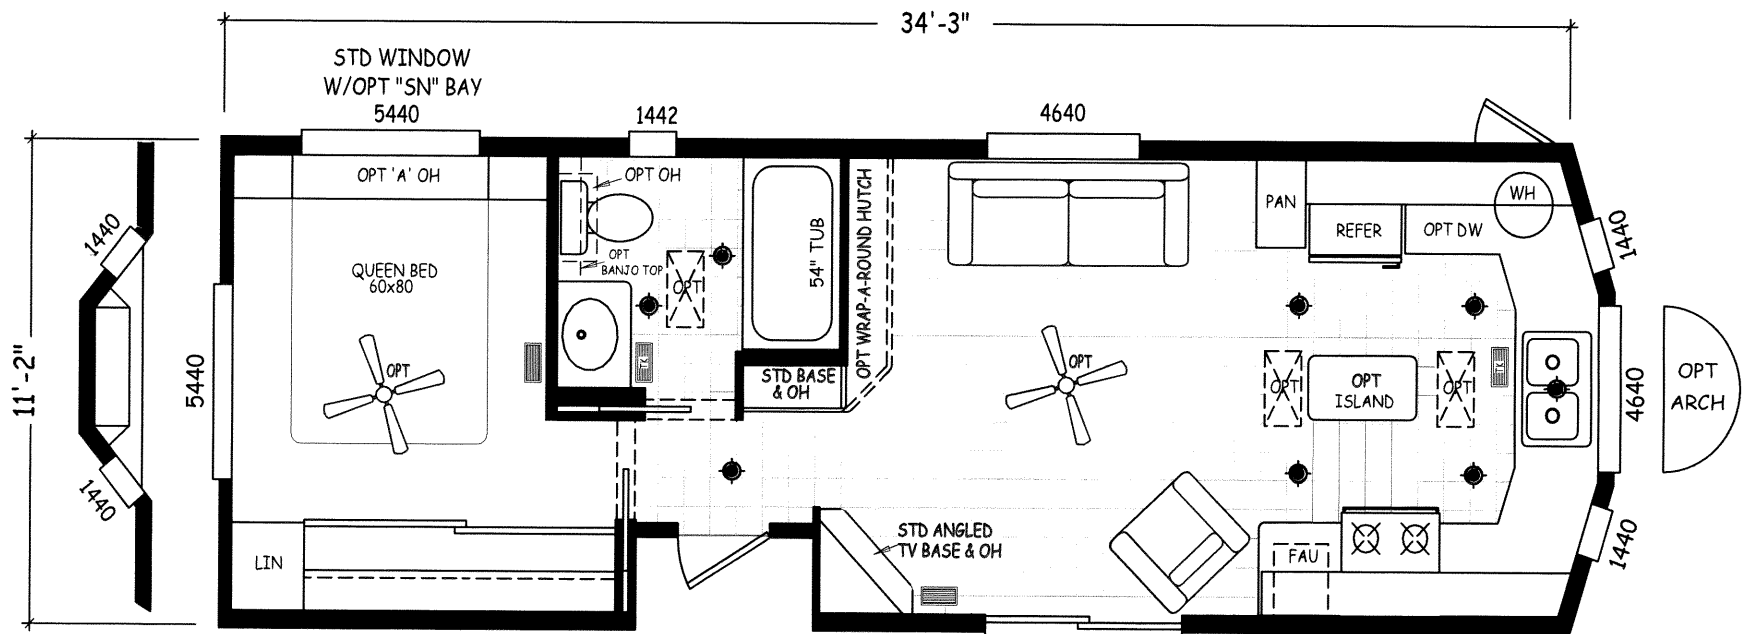

11'-10"

OPT WINDOW 1440

OPT "B" OH

QUEEN BED 60x80

OPT FAN

DRESSER & OH

FAU

MODEL: SN-1135B-19

* FURNITURE IS OPTIONAL

MODEL: SN-1135C-19

* FURNITURE IS OPTIONAL

ALT TV BASE
OMIT OH

MODEL: SN-1135F-19

* FURNITURE IS OPTIONAL

MODEL: SN-1135G-19

* FURNITURE IS OPTIONAL