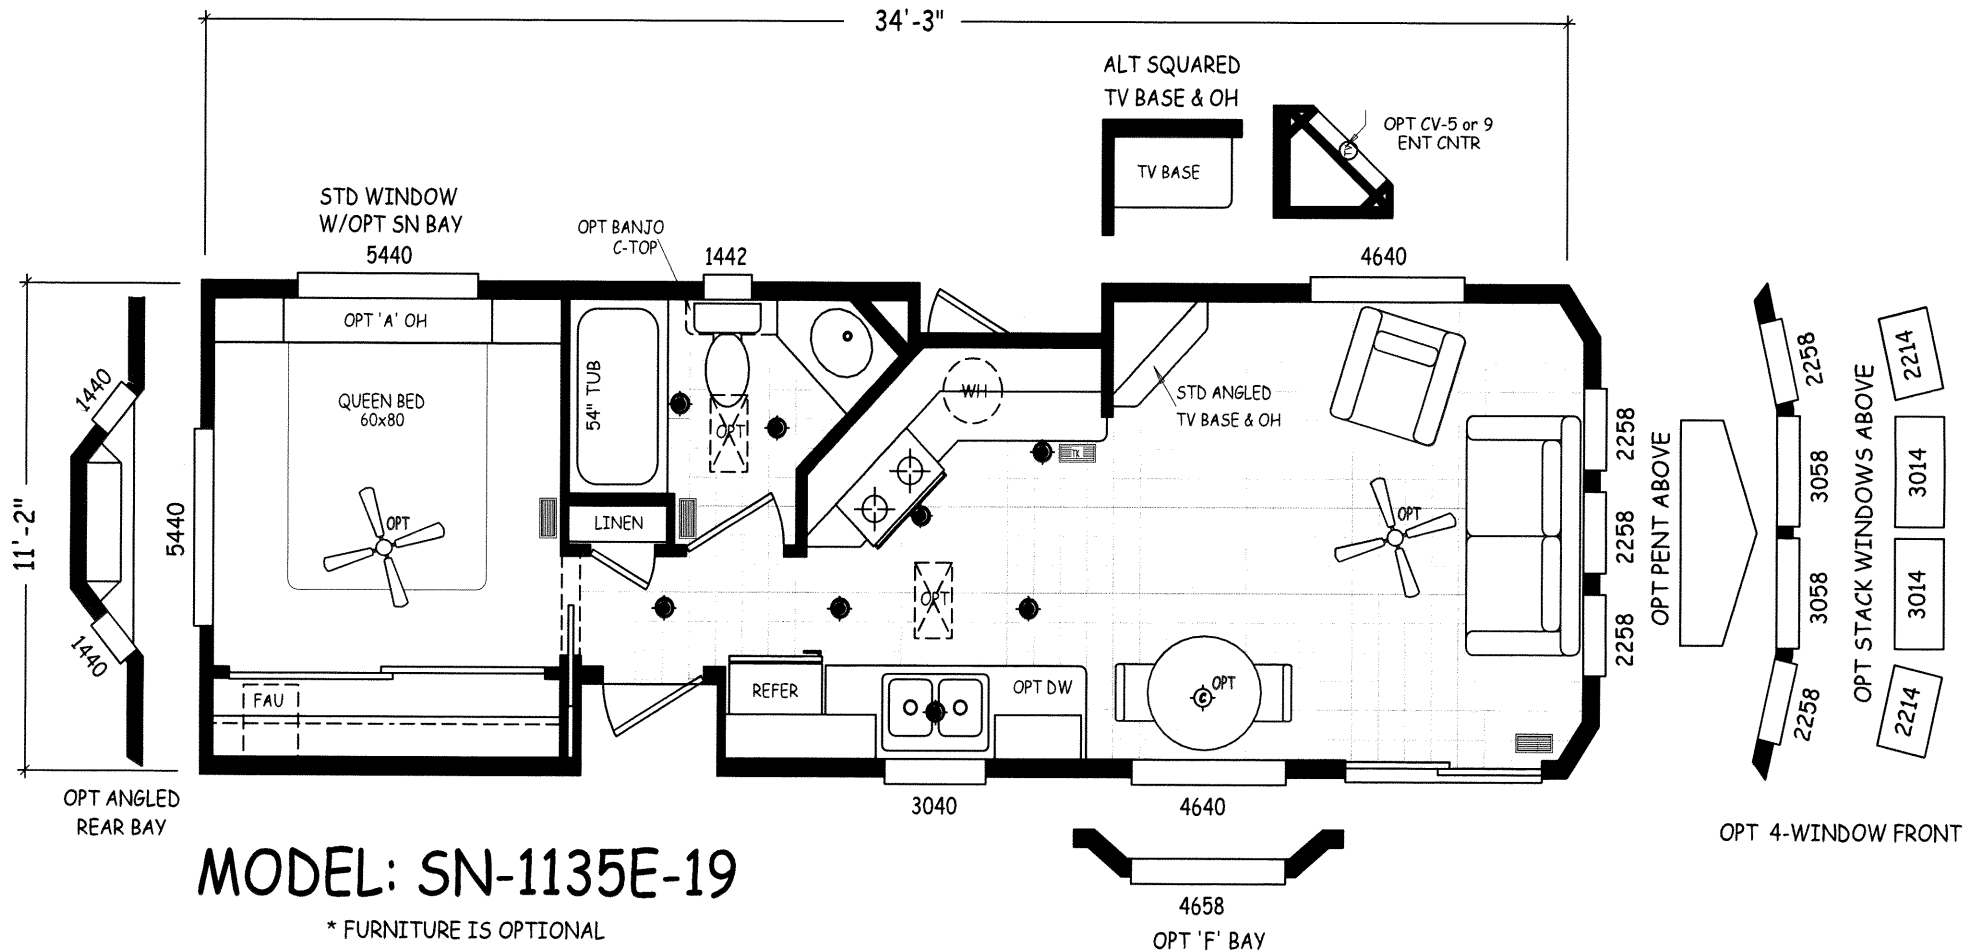

11'-10"

OPT WINDOW 1440

OPT "B" OH

QUEEN BED 60x80

OPT FAN

DRESSER & OH

FAU

MODEL: SN-1135B-19

* FURNITURE IS OPTIONAL

MODEL: SN-1135C-19

* FURNITURE IS OPTIONAL

ALT TV BASE
OMIT OH

MODEL: SN-1135F-19

* FURNITURE IS OPTIONAL

MODEL: SN-1135G-19

* FURNITURE IS OPTIONAL