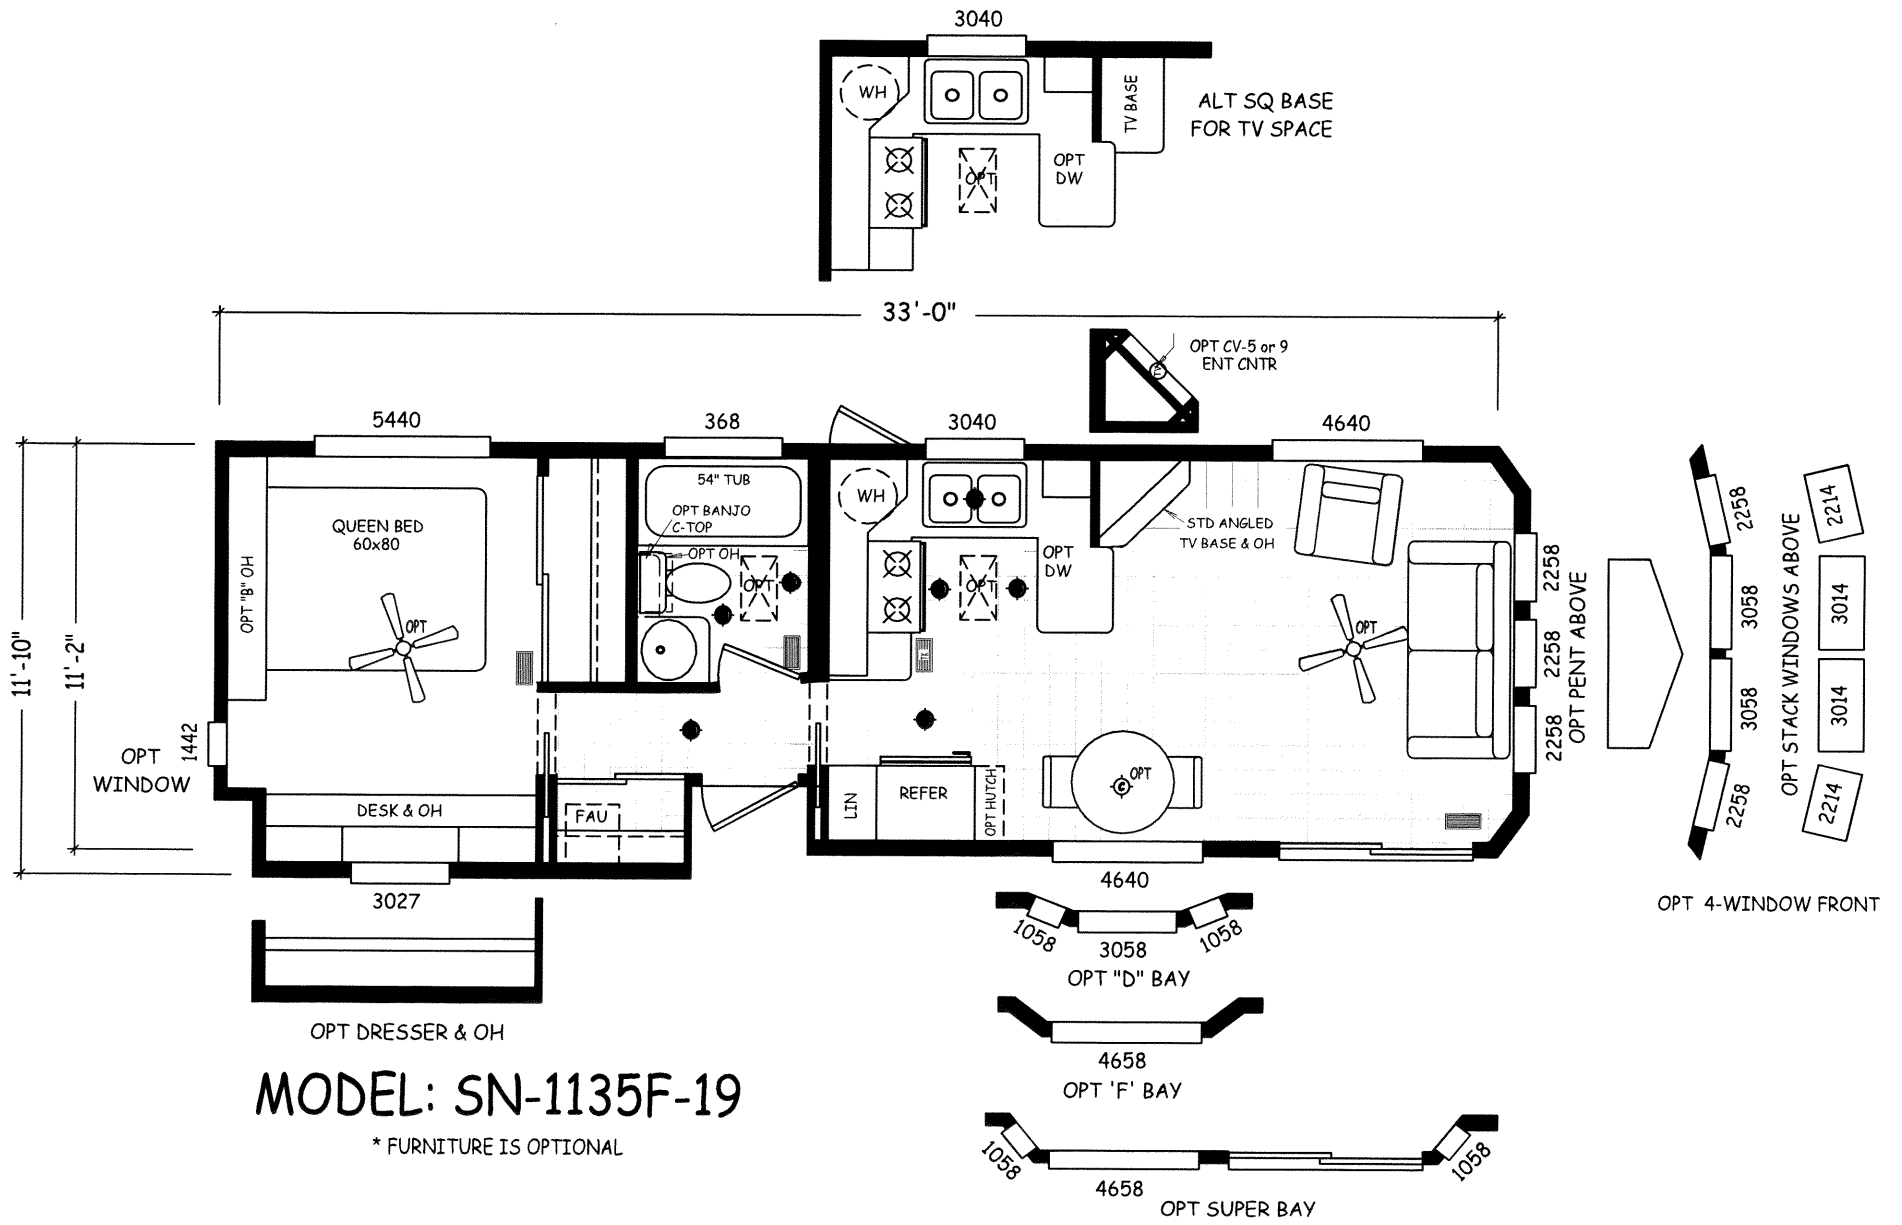

11'-10"

OPT WINDOW 1440

OPT "B" OH

QUEEN BED 60x80

OPT FAN

DRESSER & OH

FAU

MODEL: SN-1135B-19

* FURNITURE IS OPTIONAL

MODEL: SN-1135C-19

* FURNITURE IS OPTIONAL

ALT TV BASE
OMIT OH

MODEL: SN-1135F-19

* FURNITURE IS OPTIONAL

MODEL: SN-1135G-19

* FURNITURE IS OPTIONAL