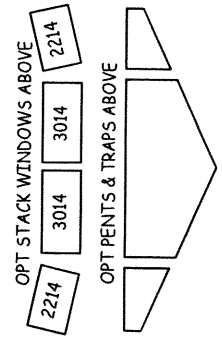

*FURNITURE IS OPTIONAL

W/ OPT 23cf REFER

OPT ANGLE
POP-OUT BAY

OPT EGRESS
ANGLE BAY

OPT STACK WINDOWS ABOVE

OPT PENTS & TRAPS ABOVE

MODEL: MA-1135G-19

*FURNITURE IS OPTIONAL

W/OPT 23cf REFER

ALT 54" T/S

MODEL: MA-1135GDX-19

*FURNITURE IS OPTIONAL

W/ OPT 22cf REFER

MODEL: MA-1135K-19

*FURNITURE IS OPTIONAL

MODEL: MA-1135LDX-19