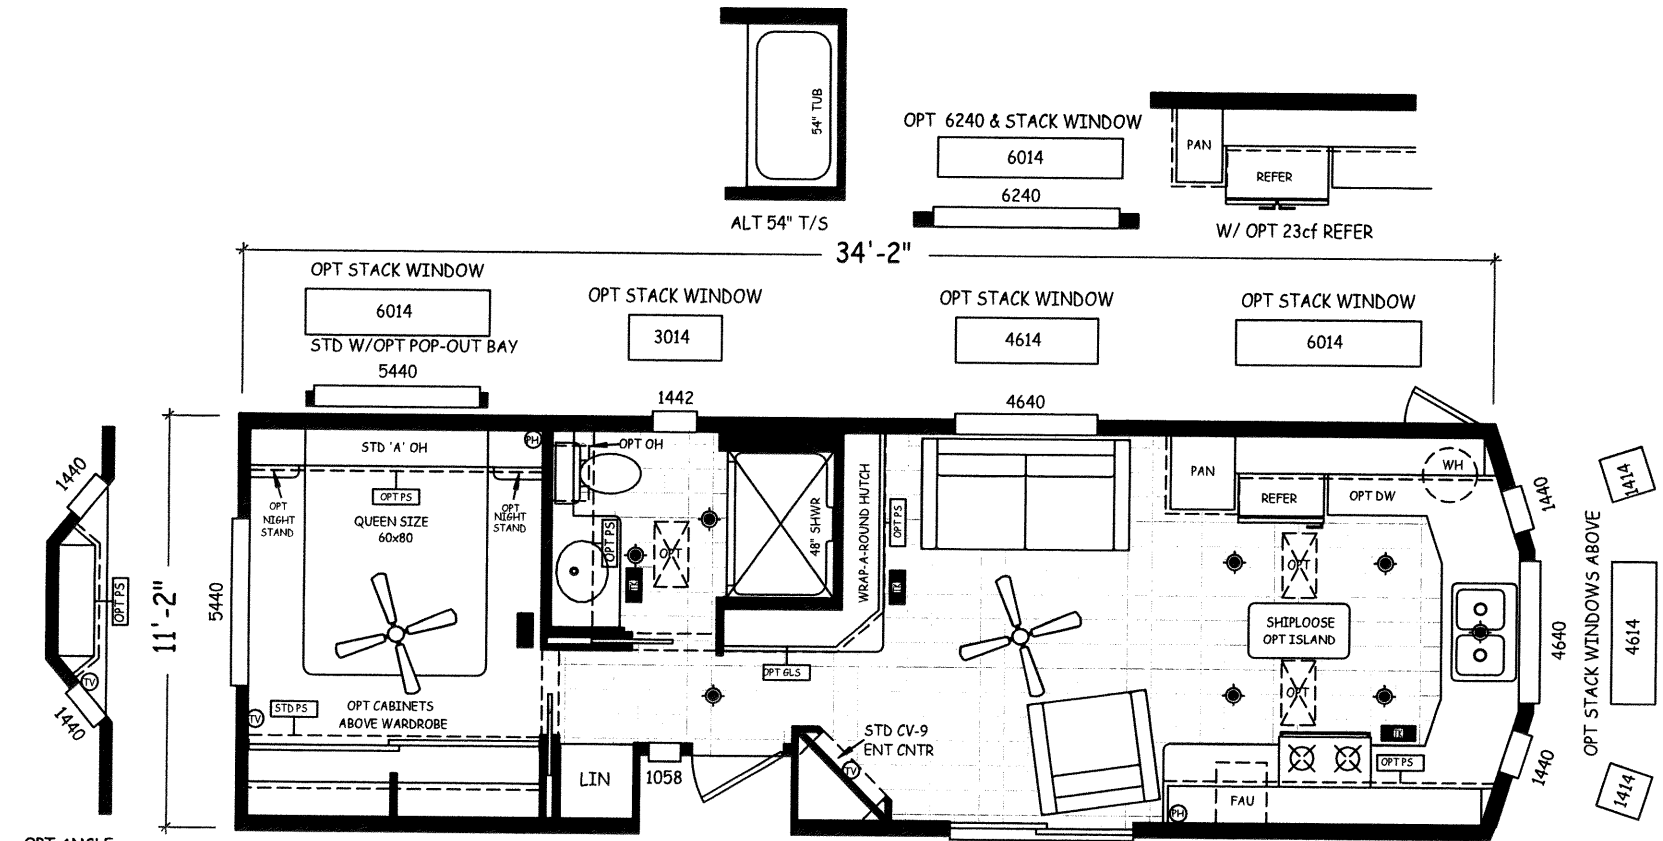

MODEL: MA-1135A-19

*FURNITURE IS OPTIONAL

MODEL: MA-1135ADX-19

*FURNITURE IS OPTIONAL

MODEL: MA-1135B-19

*FURNITURE IS OPTIONAL

W/ OPT 23cf REFER

4658
ALT 'F' BAY

*FURNITURE IS OPTIONAL

W/ OPT 23cf REFER

OPT ANGLE
POP-OUT BAY

OPT EGRESS
ANGLE BAY

OPT STACK WINDOWS ABOVE

OPT PENTS & TRAPS ABOVE

MODEL: MA-1135G-19

*FURNITURE IS OPTIONAL

W/OPT 23cf REFER

ALT 54" T/S

MODEL: MA-1135GDX-19

*FURNITURE IS OPTIONAL

W/ OPT 22cf REFER

MODEL: MA-1135K-19

*FURNITURE IS OPTIONAL

MODEL: MA-1135LDX-19

*FURNITURE IS OPTIONAL

W/ OPT 23cf REFER

MODEL: MA-1135MDX-19

*FURNITURE IS OPTIONAL

W/OPT 23cf REFER

308
ALT 54" T/S

MODEL: MA-1135W-19

*FURNITURE IS OPTIONAL