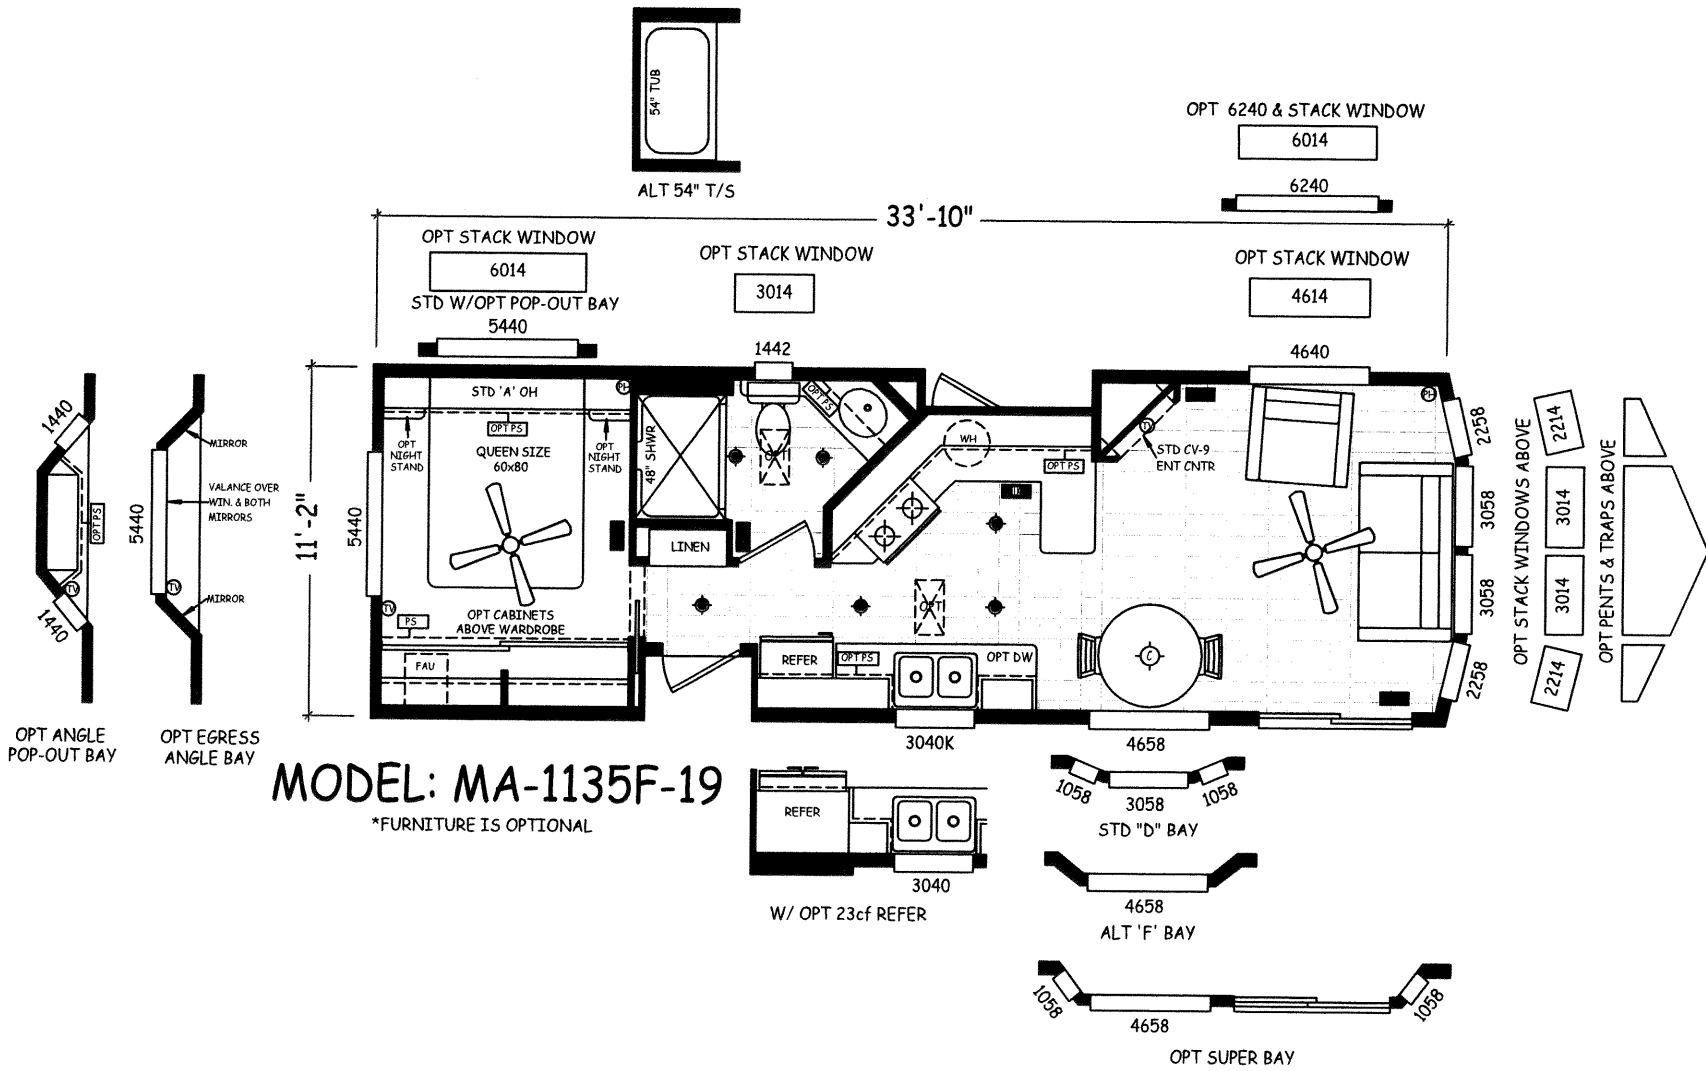

MODEL: MA-1135A-19

*FURNITURE IS OPTIONAL

MODEL: MA-1135ADX-19

*FURNITURE IS OPTIONAL

MODEL: MA-1135B-19

*FURNITURE IS OPTIONAL

W/ OPT 23cf REFER

4658
ALT 'F' BAY

MODEL: MA-1135C-19

*FURNITURE IS OPTIONAL

W/ OPT 23cf REFER

MODEL: MA-1135D-19
 *FURNITURE IS OPTIONAL

W/OPT 23cf REFER

OPT PANTRY

OPT WARDROBE

MODEL: MA-1135FDX-19

*FURNITURE IS OPTIONAL

W/ OPT 23cf REFER

OPT ANGLE
POP-OUT BAY

OPT EGRESS
ANGLE BAY

OPT STACK WINDOWS ABOVE

OPT PENTS & TRAPS ABOVE

MODEL: MA-1135G-19

*FURNITURE IS OPTIONAL

W/OPT 23cf REFER

ALT 54" T/S

MODEL: MA-1135GDX-19

*FURNITURE IS OPTIONAL

W/ OPT 22cf REFER

MODEL: MA-1135K-19

*FURNITURE IS OPTIONAL

MODEL: MA-1135LDX-19