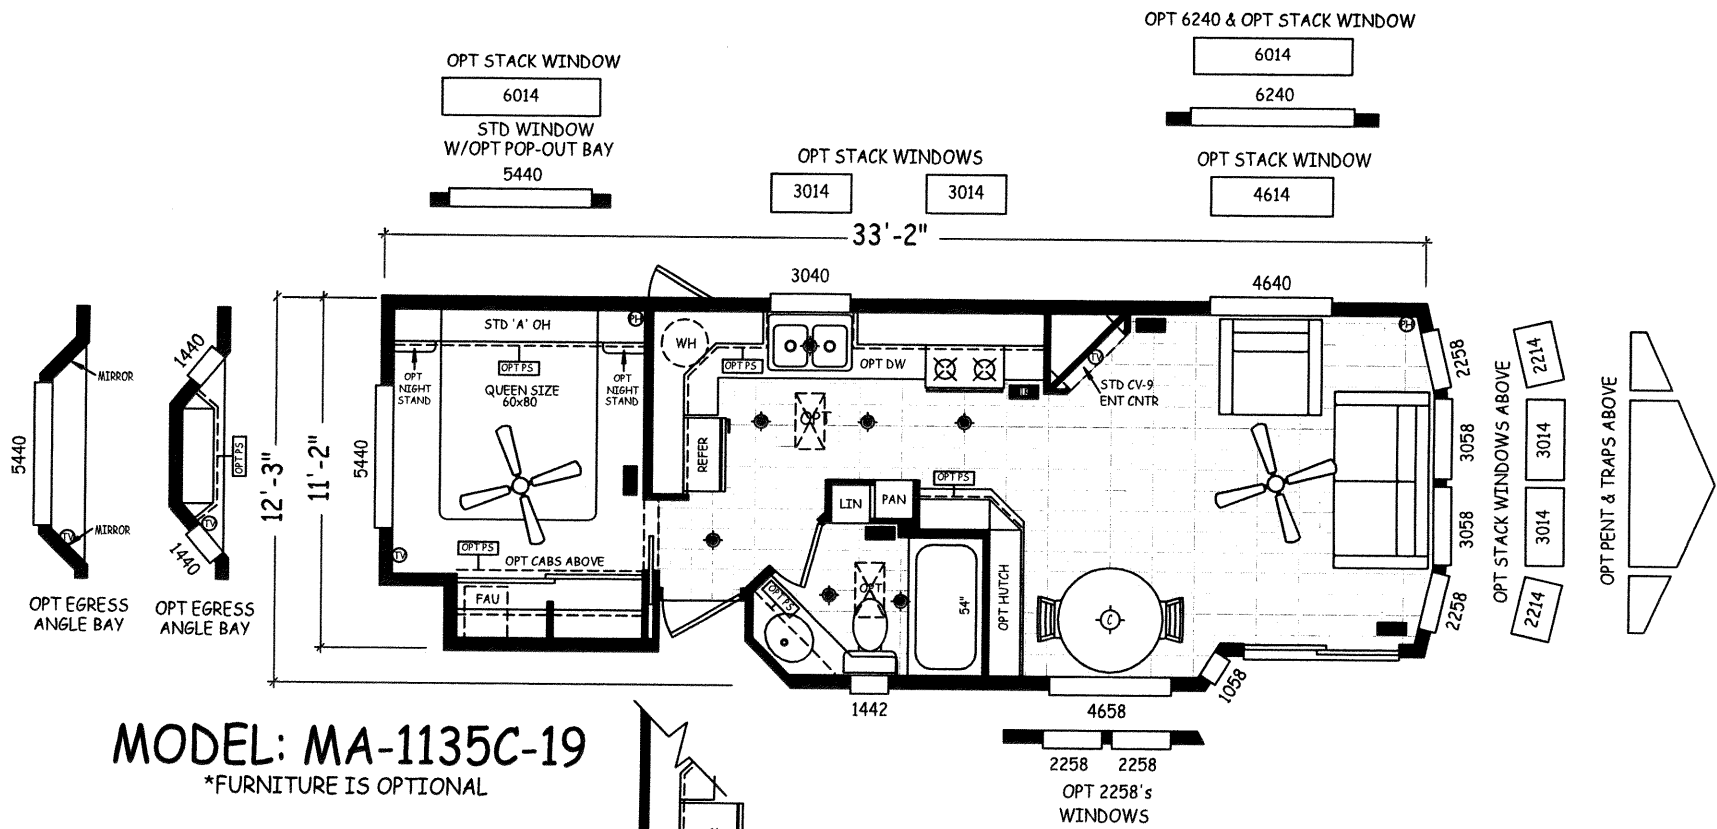

MODEL: MA-1135A-19

*FURNITURE IS OPTIONAL

MODEL: MA-1135ADX-19

*FURNITURE IS OPTIONAL

MODEL: MA-1135B-19

*FURNITURE IS OPTIONAL

W/ OPT 23cf REFER

4658
ALT 'F' BAY

MODEL: MA-1135C-19

*FURNITURE IS OPTIONAL

W/ OPT 23cf REFER

MODEL: MA-1135D-19
 *FURNITURE IS OPTIONAL

W/OPT 23cf REFER

OPT PANTRY

OPT WARDROBE

MODEL: MA-1135FDX-19

*FURNITURE IS OPTIONAL

W/ OPT 23cf REFER

OPT ANGLE
POP-OUT BAY

OPT EGRESS
ANGLE BAY

OPT STACK WINDOWS ABOVE

OPT PENTS & TRAPS ABOVE

MODEL: MA-1135G-19

*FURNITURE IS OPTIONAL

W/OPT 23cf REFER

ALT 54" T/S

MODEL: MA-1135GDX-19

*FURNITURE IS OPTIONAL

W/ OPT 22cf REFER

MODEL: MA-1135K-19

*FURNITURE IS OPTIONAL

MODEL: MA-1135LDX-19