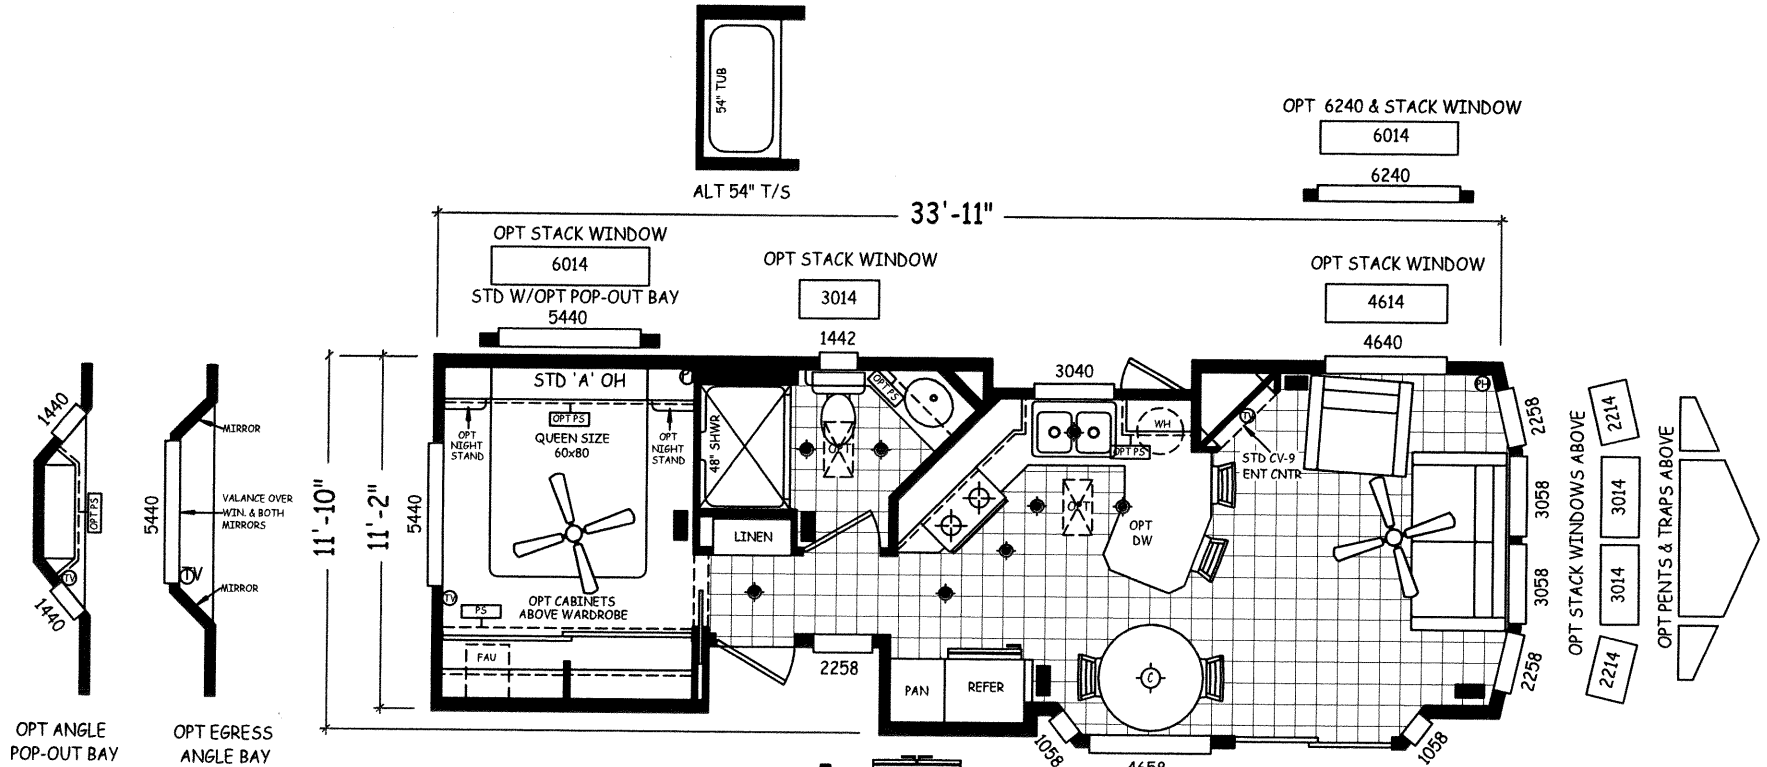

MODEL: MA-1135A-19

*FURNITURE IS OPTIONAL

MODEL: MA-1135ADX-19

*FURNITURE IS OPTIONAL

MODEL: MA-1135B-19

*FURNITURE IS OPTIONAL

W/ OPT 23cf REFER

4658
ALT 'F' BAY

MODEL: MA-1135C-19

*FURNITURE IS OPTIONAL

W/ OPT 23cf REFER

MODEL: MA-1135D-19
 *FURNITURE IS OPTIONAL

W/OPT 23cf REFER

OPT PANTRY

OPT WARDROBE

MODEL: MA-1135FDX-19

*FURNITURE IS OPTIONAL

W/ OPT 23cf REFER

OPT ANGLE
POP-OUT BAY

OPT EGRESS
ANGLE BAY

OPT STACK WINDOWS ABOVE

OPT PENTS & TRAPS ABOVE

MODEL: MA-1135G-19

*FURNITURE IS OPTIONAL

W/OPT 23cf REFER

ALT 54" T/S

MODEL: MA-1135GDX-19

*FURNITURE IS OPTIONAL

W/ OPT 22cf REFER

MODEL: MA-1135K-19

*FURNITURE IS OPTIONAL

MODEL: MA-1135LDX-19