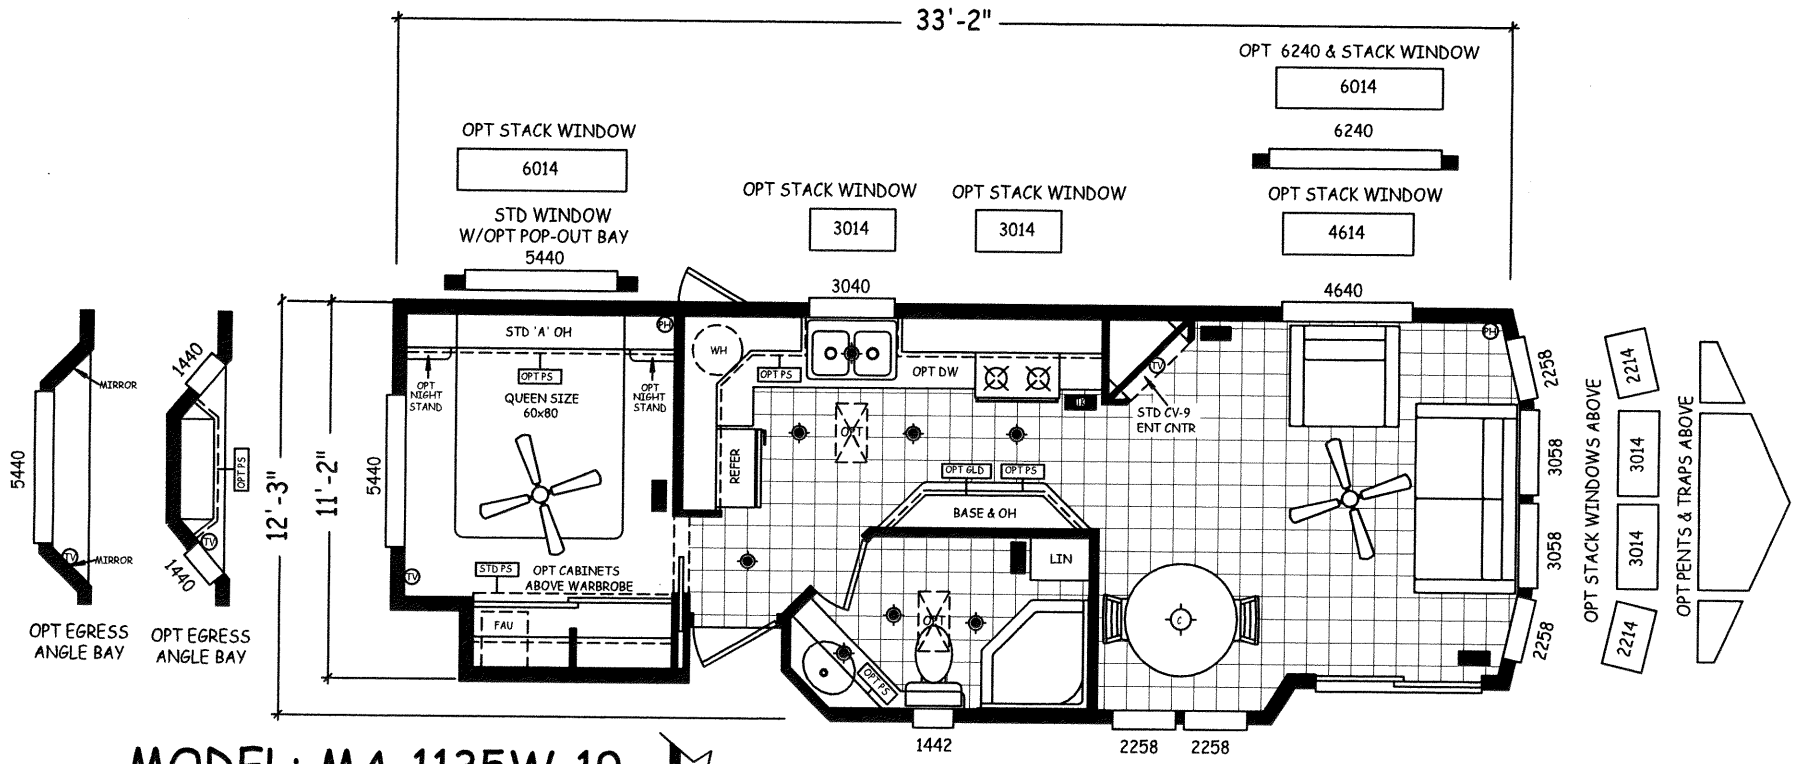

MODEL: MA-1135A-19

*FURNITURE IS OPTIONAL

MODEL: MA-1135ADX-19

*FURNITURE IS OPTIONAL

MODEL: MA-1135B-19

*FURNITURE IS OPTIONAL

W/ OPT 23cf REFER

4658
ALT 'F' BAY

*FURNITURE IS OPTIONAL

W/ OPT 23cf REFER

OPT ANGLE
POP-OUT BAY

OPT EGRESS
ANGLE BAY

OPT STACK WINDOWS ABOVE

OPT PENTS & TRAPS ABOVE

MODEL: MA-1135G-19

*FURNITURE IS OPTIONAL

W/OPT 23cf REFER

ALT 54" T/S

MODEL: MA-1135GDX-19

*FURNITURE IS OPTIONAL

W/ OPT 22cf REFER

MODEL: MA-1135K-19

*FURNITURE IS OPTIONAL

MODEL: MA-1135LDX-19

*FURNITURE IS OPTIONAL

W/ OPT 23cf REFER

MODEL: MA-1135MDX-19

*FURNITURE IS OPTIONAL

W/OPT 23cf REFER

308
ALT 54" T/S

MODEL: MA-1135W-19

*FURNITURE IS OPTIONAL