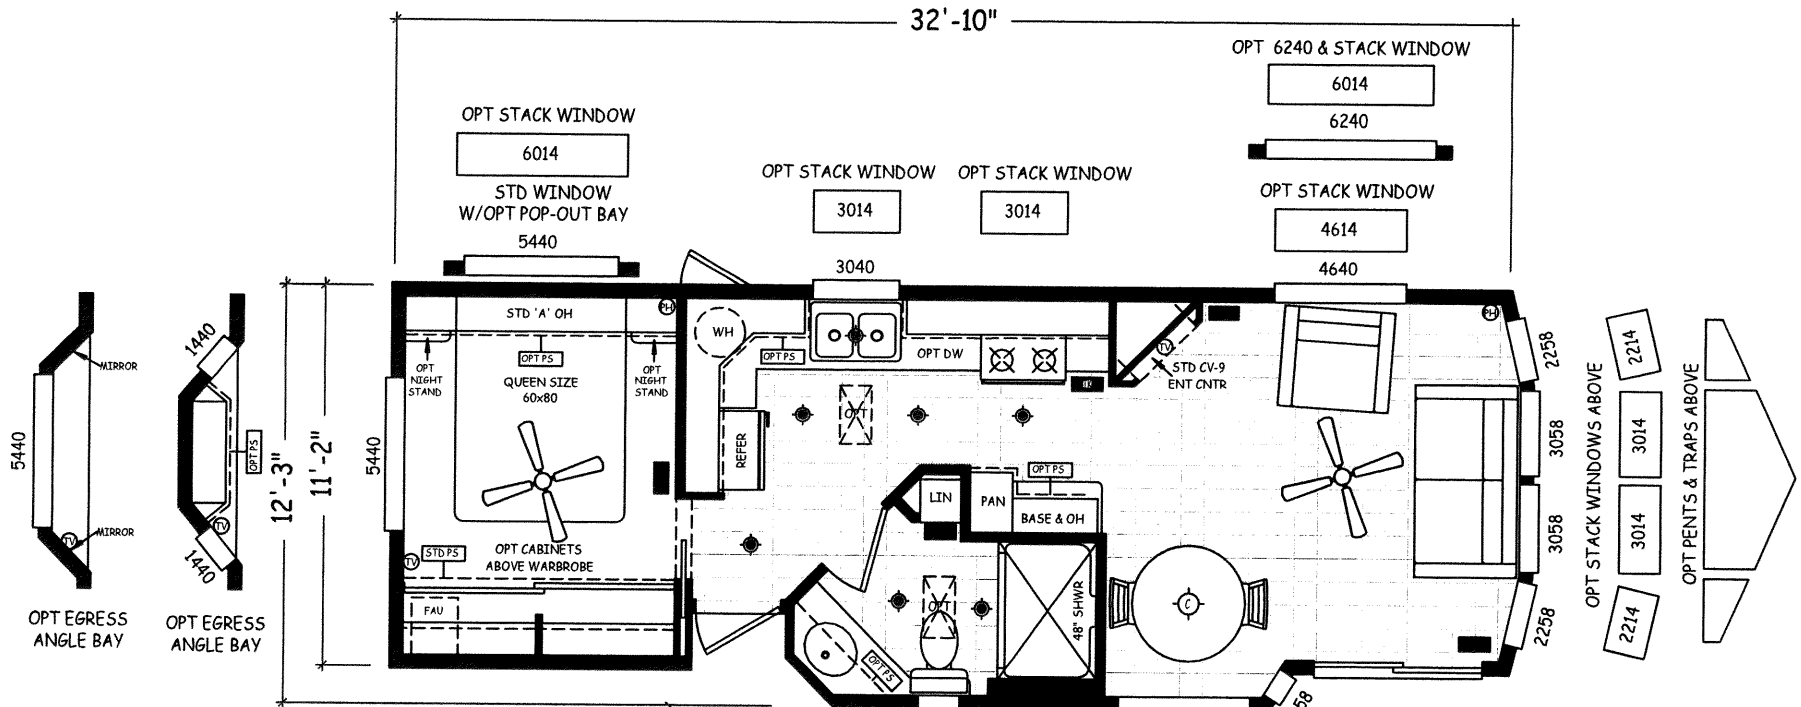

MODEL: MA-1135C-19

*FURNITURE IS OPTIONAL

W/ OPT 23cf REFER

MODEL: MA-1135D-19
 *FURNITURE IS OPTIONAL

W/OPT 23cf REFER

OPT PANTRY

OPT WARDROBE

MODEL: MA-1135FDX-19

*FURNITURE IS OPTIONAL

W/ OPT 23cf REFER

OPT ANGLE
POP-OUT BAY

OPT EGRESS
ANGLE BAY

OPT STACK WINDOWS ABOVE

OPT PENTS & TRAPS ABOVE

MODEL: MA-1135G-19

*FURNITURE IS OPTIONAL

W/OPT 23cf REFER

ALT 54" T/S

MODEL: MA-1135GDX-19

*FURNITURE IS OPTIONAL

W/ OPT 22cf REFER

MODEL: MA-1135K-19

*FURNITURE IS OPTIONAL

MODEL: MA-1135LDX-19