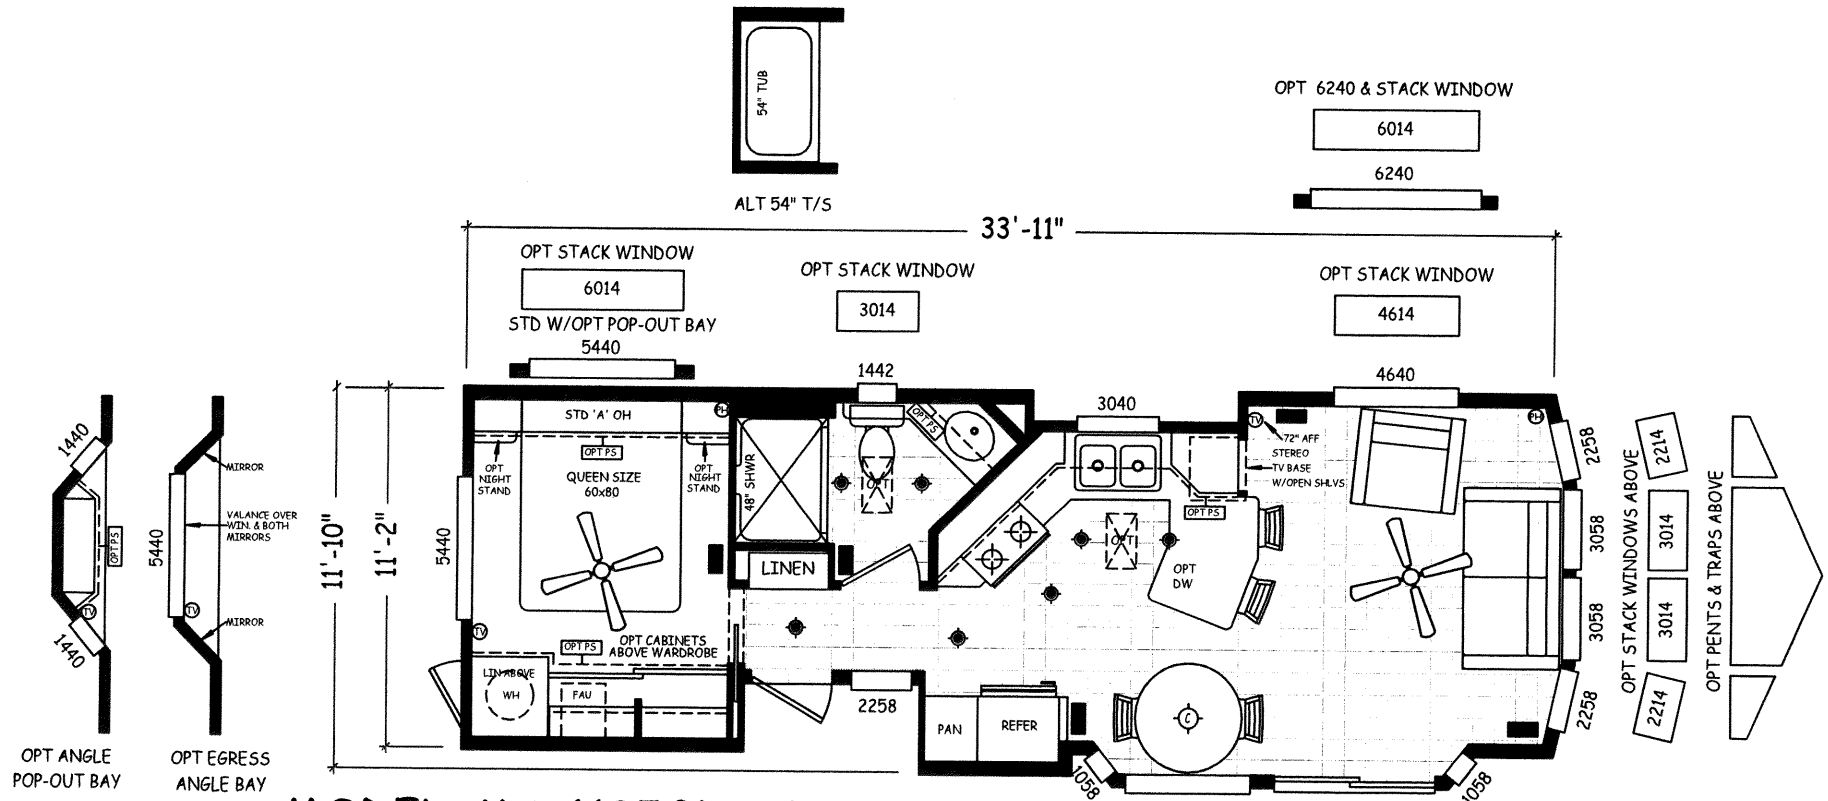

MODEL: MA-1135A-19

*FURNITURE IS OPTIONAL

MODEL: MA-1135ADX-19

*FURNITURE IS OPTIONAL

MODEL: MA-1135B-19

*FURNITURE IS OPTIONAL

W/ OPT 23cf REFER

4658
ALT 'F' BAY

MODEL: MA-1135C-19

*FURNITURE IS OPTIONAL

W/ OPT 23cf REFER

MODEL: MA-1135D-19
 *FURNITURE IS OPTIONAL

W/OPT 23cf REFER

OPT PANTRY

OPT WARDROBE

MODEL: MA-1135FDX-19

*FURNITURE IS OPTIONAL

W/ OPT 23cf REFER

OPT ANGLE
POP-OUT BAY

OPT EGRESS
ANGLE BAY

OPT STACK WINDOWS ABOVE

OPT PENTS & TRAPS ABOVE

MODEL: MA-1135G-19

*FURNITURE IS OPTIONAL

W/OPT 23cf REFER

ALT 54" T/S

MODEL: MA-1135GDX-19

*FURNITURE IS OPTIONAL

W/ OPT 22cf REFER

MODEL: MA-1135K-19

*FURNITURE IS OPTIONAL

MODEL: MA-1135LDX-19