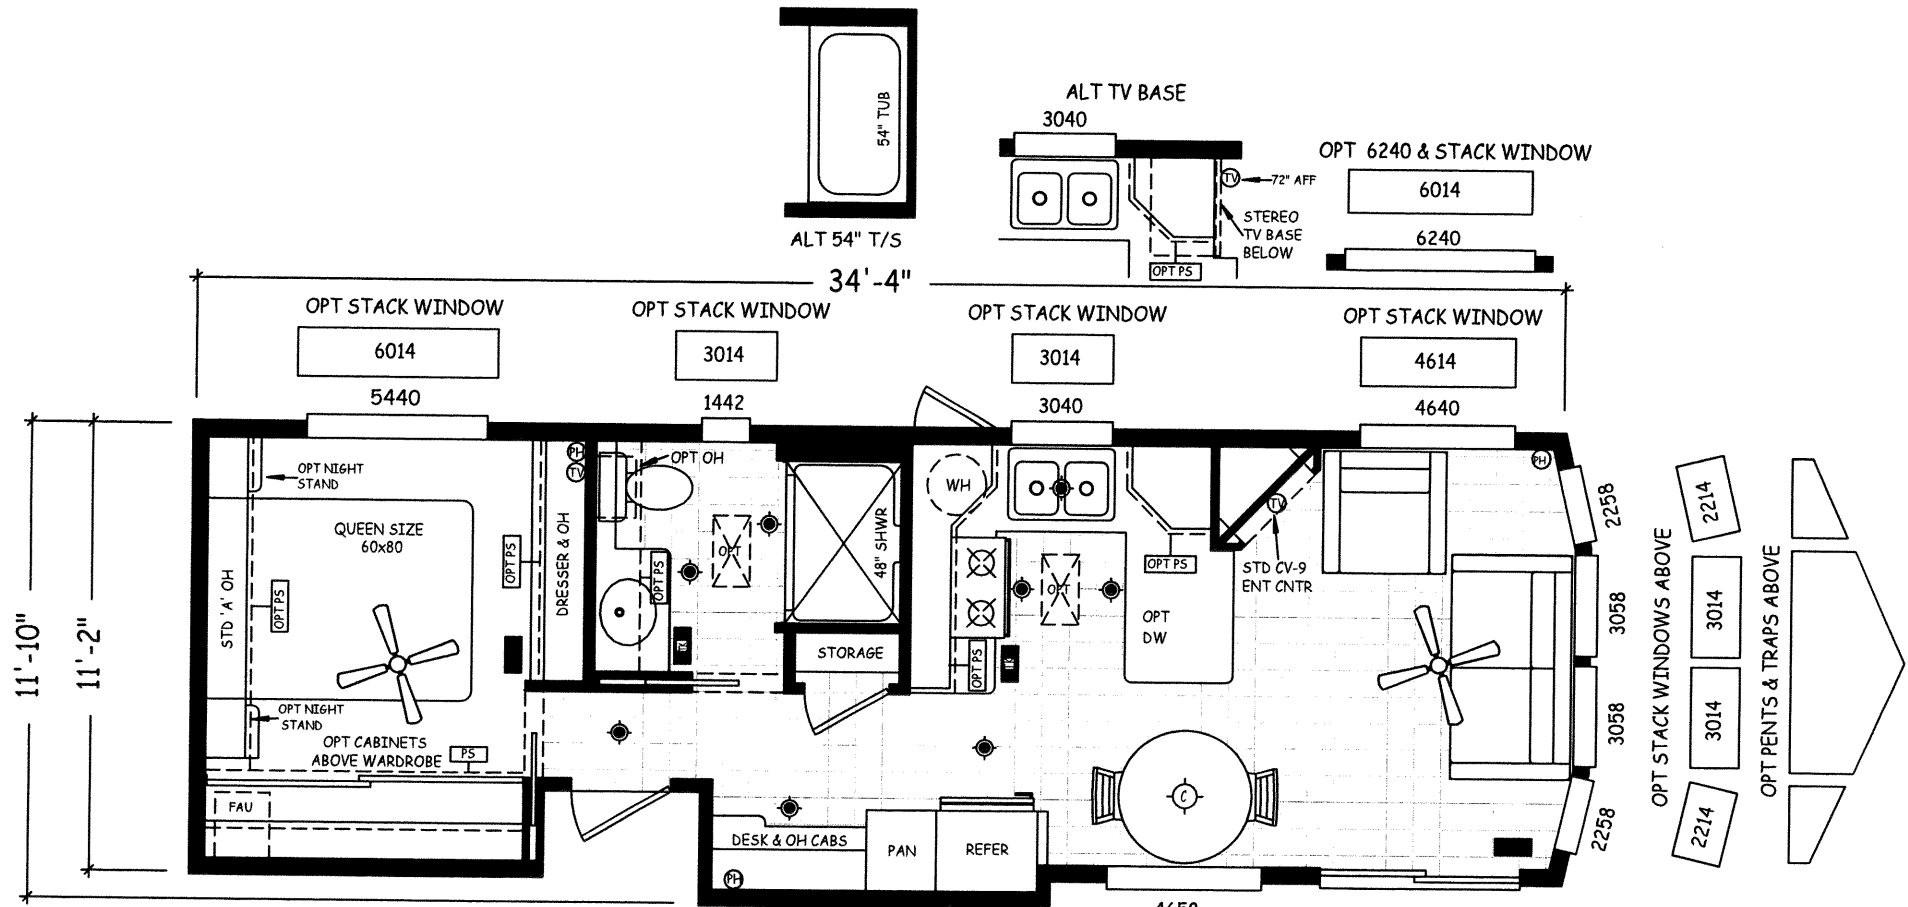

MODEL: MA-1135A-19

*FURNITURE IS OPTIONAL

MODEL: MA-1135ADX-19

*FURNITURE IS OPTIONAL

MODEL: MA-1135B-19

*FURNITURE IS OPTIONAL

W/ OPT 23cf REFER

4658
ALT 'F' BAY

MODEL: MA-1135C-19

*FURNITURE IS OPTIONAL

W/ OPT 23cf REFER

MODEL: MA-1135D-19
 *FURNITURE IS OPTIONAL

W/OPT 23cf REFER

OPT PANTRY

OPT WARDROBE

MODEL: MA-1135FDX-19

*FURNITURE IS OPTIONAL

W/ OPT 23cf REFER

OPT ANGLE
POP-OUT BAY

OPT EGRESS
ANGLE BAY

OPT STACK WINDOWS ABOVE

OPT PENTS & TRAPS ABOVE

MODEL: MA-1135G-19

*FURNITURE IS OPTIONAL

W/OPT 23cf REFER

ALT 54" T/S

MODEL: MA-1135GDX-19

*FURNITURE IS OPTIONAL

W/ OPT 22cf REFER

MODEL: MA-1135K-19

*FURNITURE IS OPTIONAL

MODEL: MA-1135LDX-19