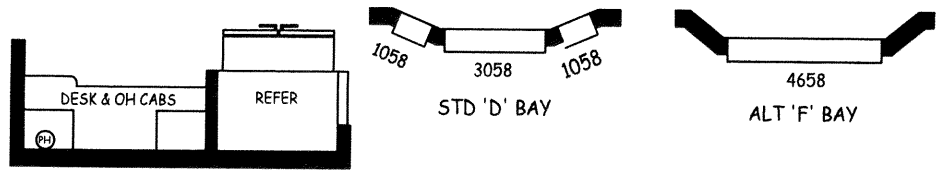

MODEL: MA-1135C-19

*FURNITURE IS OPTIONAL

W/ OPT 23cf REFER

MODEL: MA-1135D-19
 *FURNITURE IS OPTIONAL

W/OPT 23cf REFER

OPT PANTRY

OPT WARDROBE

MODEL: MA-1135FDX-19

*FURNITURE IS OPTIONAL

W/ OPT 23cf REFER

OPT ANGLE
POP-OUT BAY

OPT EGRESS
ANGLE BAY

OPT STACK WINDOWS ABOVE

OPT PENTS & TRAPS ABOVE

MODEL: MA-1135G-19

*FURNITURE IS OPTIONAL