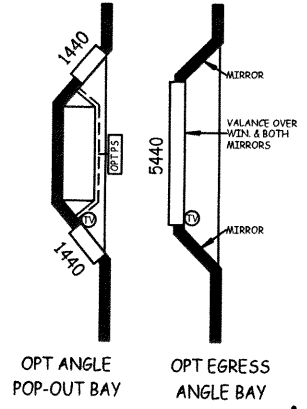

*FURNITURE IS OPTIONAL

W/ OPT 23cf REFER

OPT ANGLE
POP-OUT BAY

OPT EGRESS
ANGLE BAY

OPT STACK WINDOWS ABOVE

OPT PENTS & TRAPS ABOVE

MODEL: MA-1135G-19

*FURNITURE IS OPTIONAL

W/OPT 23cf REFER

ALT 54" T/S

MODEL: MA-1135GDX-19

*FURNITURE IS OPTIONAL

W/ OPT 22cf REFER

MODEL: MA-1135K-19

*FURNITURE IS OPTIONAL

MODEL: MA-1135LDX-19