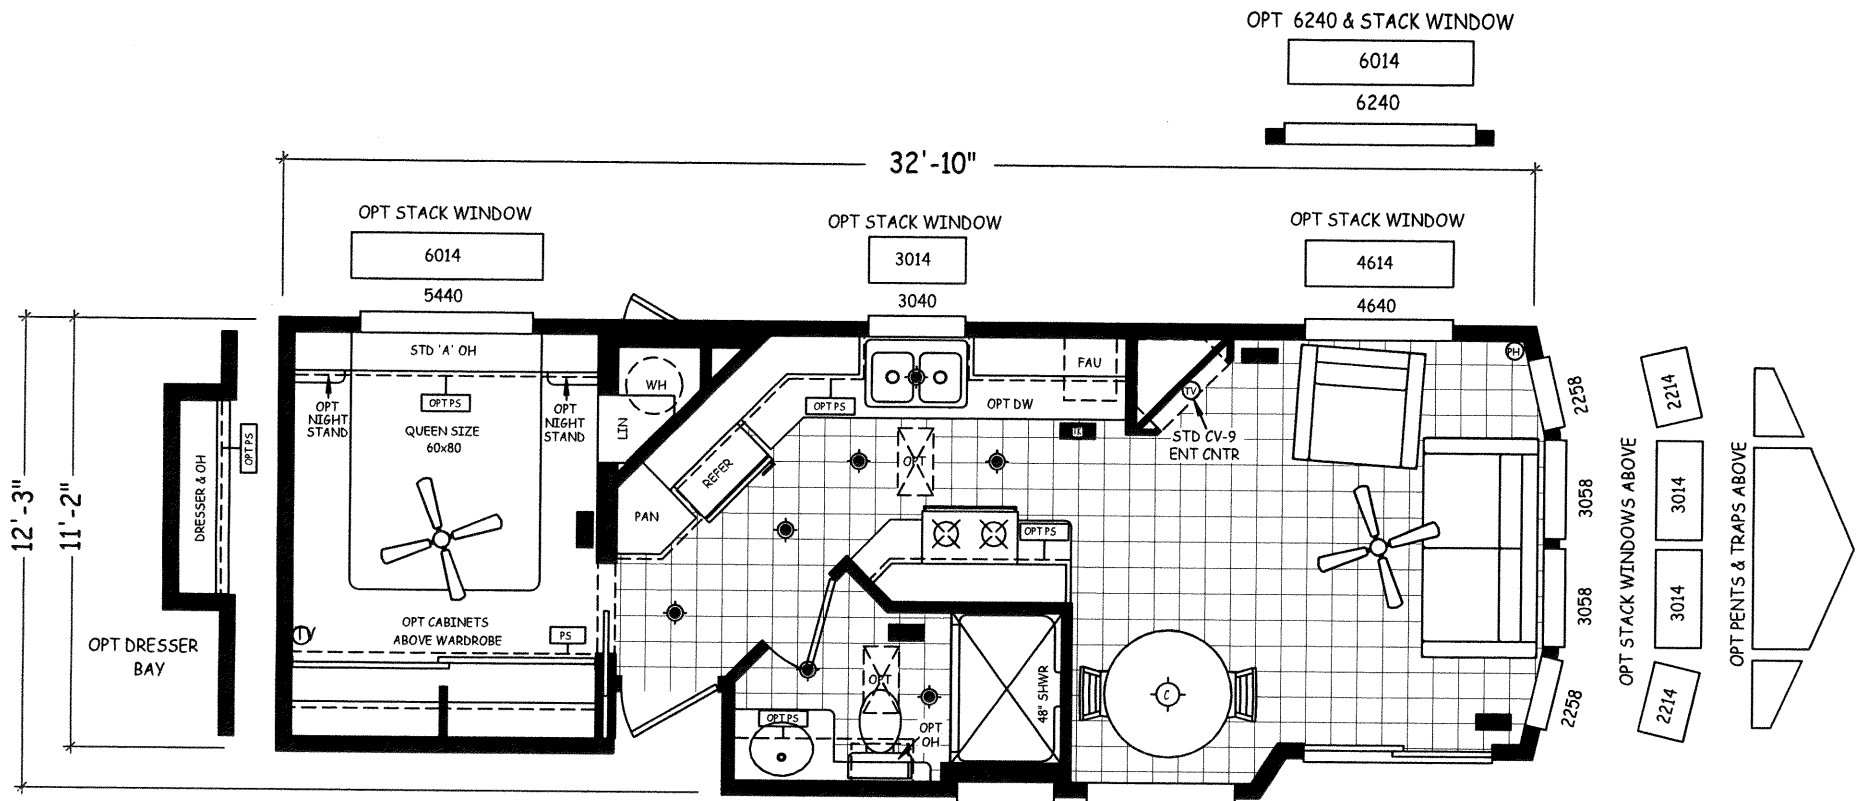

MODEL: MA-1135C-19

*FURNITURE IS OPTIONAL

W/ OPT 23cf REFER

MODEL: MA-1135D-19
 *FURNITURE IS OPTIONAL

W/OPT 23cf REFER

OPT PANTRY

OPT WARDROBE

MODEL: MA-1135FDX-19

*FURNITURE IS OPTIONAL

W/ OPT 23cf REFER

OPT ANGLE
POP-OUT BAY

OPT EGRESS
ANGLE BAY

OPT STACK WINDOWS ABOVE

OPT PENTS & TRAPS ABOVE

MODEL: MA-1135G-19

*FURNITURE IS OPTIONAL

W/OPT 23cf REFER

ALT 54" T/S

MODEL: MA-1135GDX-19

*FURNITURE IS OPTIONAL

W/ OPT 22cf REFER

MODEL: MA-1135K-19

*FURNITURE IS OPTIONAL

MODEL: MA-1135LDX-19

*FURNITURE IS OPTIONAL

W/ OPT 23cf REFER

MODEL: MA-1135MDX-19

*FURNITURE IS OPTIONAL

W/OPT 23cf REFER

308
ALT 54" T/S

MODEL: MA-1135W-19

*FURNITURE IS OPTIONAL