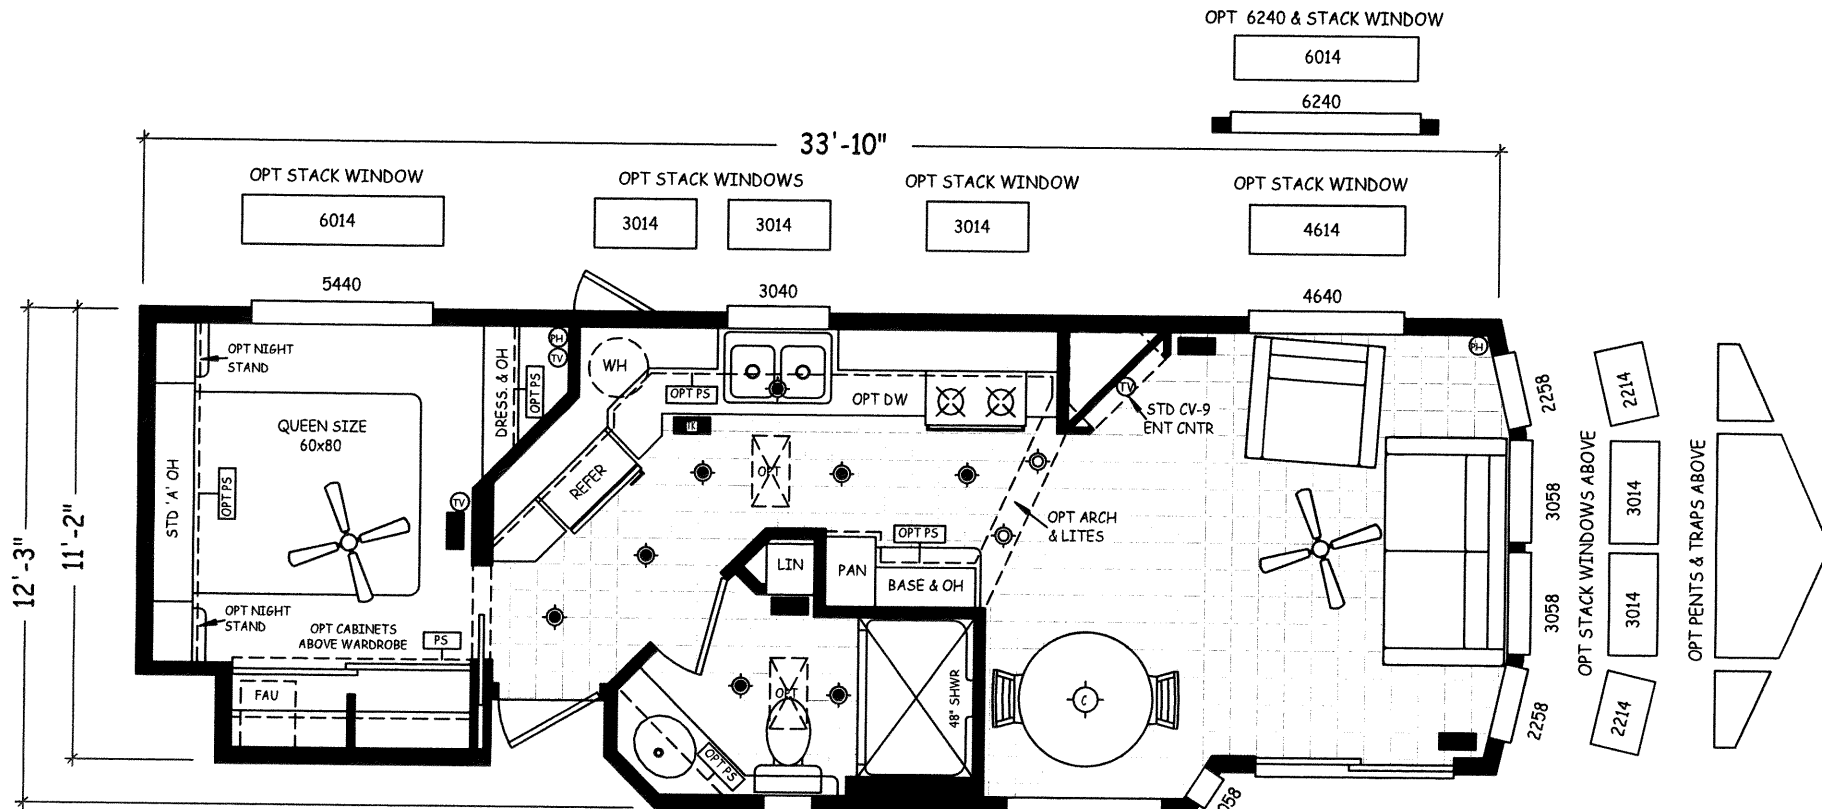

MODEL: MA-1135A-19

*FURNITURE IS OPTIONAL

MODEL: MA-1135ADX-19

*FURNITURE IS OPTIONAL

MODEL: MA-1135B-19

*FURNITURE IS OPTIONAL

W/ OPT 23cf REFER

4658
ALT 'F' BAY

MODEL: MA-1135C-19

*FURNITURE IS OPTIONAL

W/ OPT 23cf REFER

MODEL: MA-1135D-19
 *FURNITURE IS OPTIONAL

W/OPT 23cf REFER

OPT PANTRY

OPT WARDROBE

MODEL: MA-1135FDX-19

*FURNITURE IS OPTIONAL

W/ OPT 23cf REFER

OPT ANGLE
POP-OUT BAY

OPT EGRESS
ANGLE BAY

OPT STACK WINDOWS ABOVE

OPT PENTS & TRAPS ABOVE

MODEL: MA-1135G-19

*FURNITURE IS OPTIONAL

W/OPT 23cf REFER

ALT 54" T/S

MODEL: MA-1135GDX-19

*FURNITURE IS OPTIONAL

W/ OPT 22cf REFER

MODEL: MA-1135K-19

*FURNITURE IS OPTIONAL

MODEL: MA-1135LDX-19