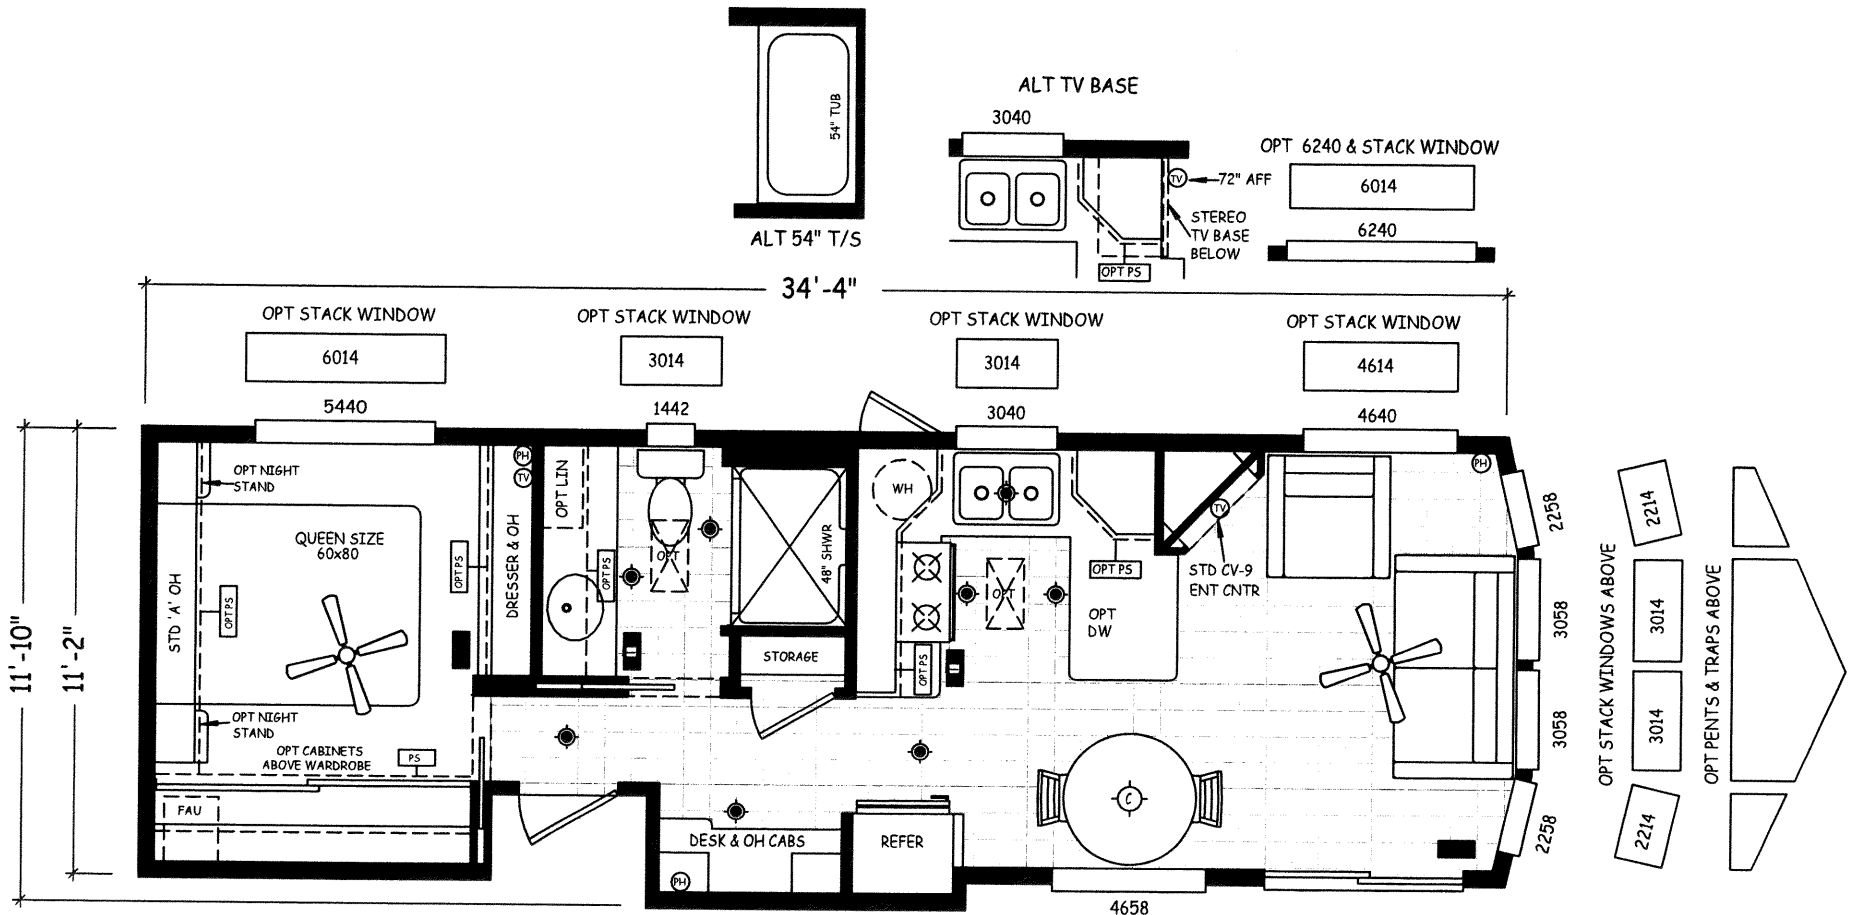

MODEL: MA-1135A-19

*FURNITURE IS OPTIONAL

MODEL: MA-1135ADX-19

*FURNITURE IS OPTIONAL

MODEL: MA-1135B-19

*FURNITURE IS OPTIONAL

W/ OPT 23cf REFER

4658
ALT 'F' BAY

MODEL: MA-1135C-19

*FURNITURE IS OPTIONAL

W/ OPT 23cf REFER

MODEL: MA-1135D-19
 *FURNITURE IS OPTIONAL

W/OPT 23cf REFER

OPT PANTRY

OPT WARDROBE

MODEL: MA-1135FDX-19

*FURNITURE IS OPTIONAL

W/ OPT 23cf REFER

OPT ANGLE
POP-OUT BAY

OPT EGRESS
ANGLE BAY

OPT STACK WINDOWS ABOVE

OPT PENTS & TRAPS ABOVE

MODEL: MA-1135G-19

*FURNITURE IS OPTIONAL

W/OPT 23cf REFER

ALT 54" T/S

MODEL: MA-1135GDX-19

*FURNITURE IS OPTIONAL

W/ OPT 22cf REFER

MODEL: MA-1135K-19

*FURNITURE IS OPTIONAL

MODEL: MA-1135LDX-19