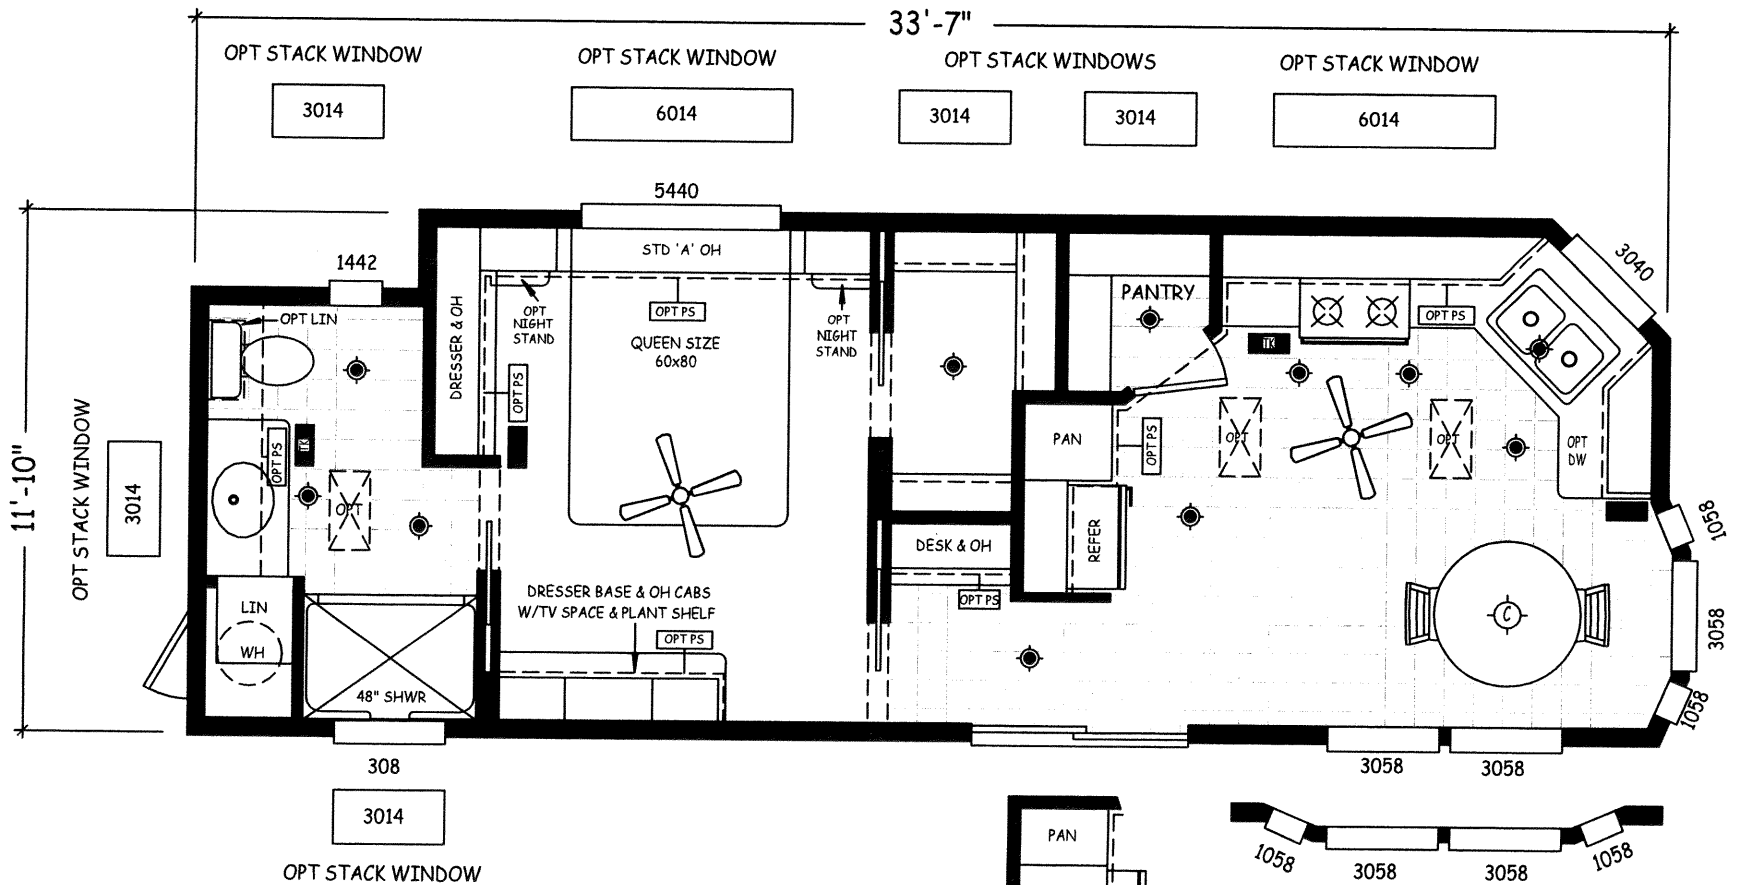

MODEL: MA-1135C-19

*FURNITURE IS OPTIONAL

W/ OPT 23cf REFER

MODEL: MA-1135D-19
 *FURNITURE IS OPTIONAL

W/OPT 23cf REFER

OPT PANTRY

OPT WARDROBE

MODEL: MA-1135FDX-19

*FURNITURE IS OPTIONAL

W/ OPT 23cf REFER

OPT ANGLE
POP-OUT BAY

OPT EGRESS
ANGLE BAY

OPT STACK WINDOWS ABOVE

OPT PENTS & TRAPS ABOVE

MODEL: MA-1135G-19

*FURNITURE IS OPTIONAL

W/OPT 23cf REFER

ALT 54" T/S

MODEL: MA-1135GDX-19

*FURNITURE IS OPTIONAL

W/ OPT 22cf REFER

MODEL: MA-1135K-19

*FURNITURE IS OPTIONAL

MODEL: MA-1135LDX-19

*FURNITURE IS OPTIONAL

W/ OPT 23cf REFER

MODEL: MA-1135MDX-19

*FURNITURE IS OPTIONAL

W/OPT 23cf REFER

308
ALT 54" T/S

MODEL: MA-1135W-19

*FURNITURE IS OPTIONAL