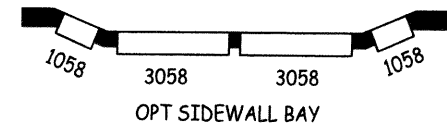

MODEL: MA-1135LDX-19

*FURNITURE IS OPTIONAL

W/ OPT 23cf REFER