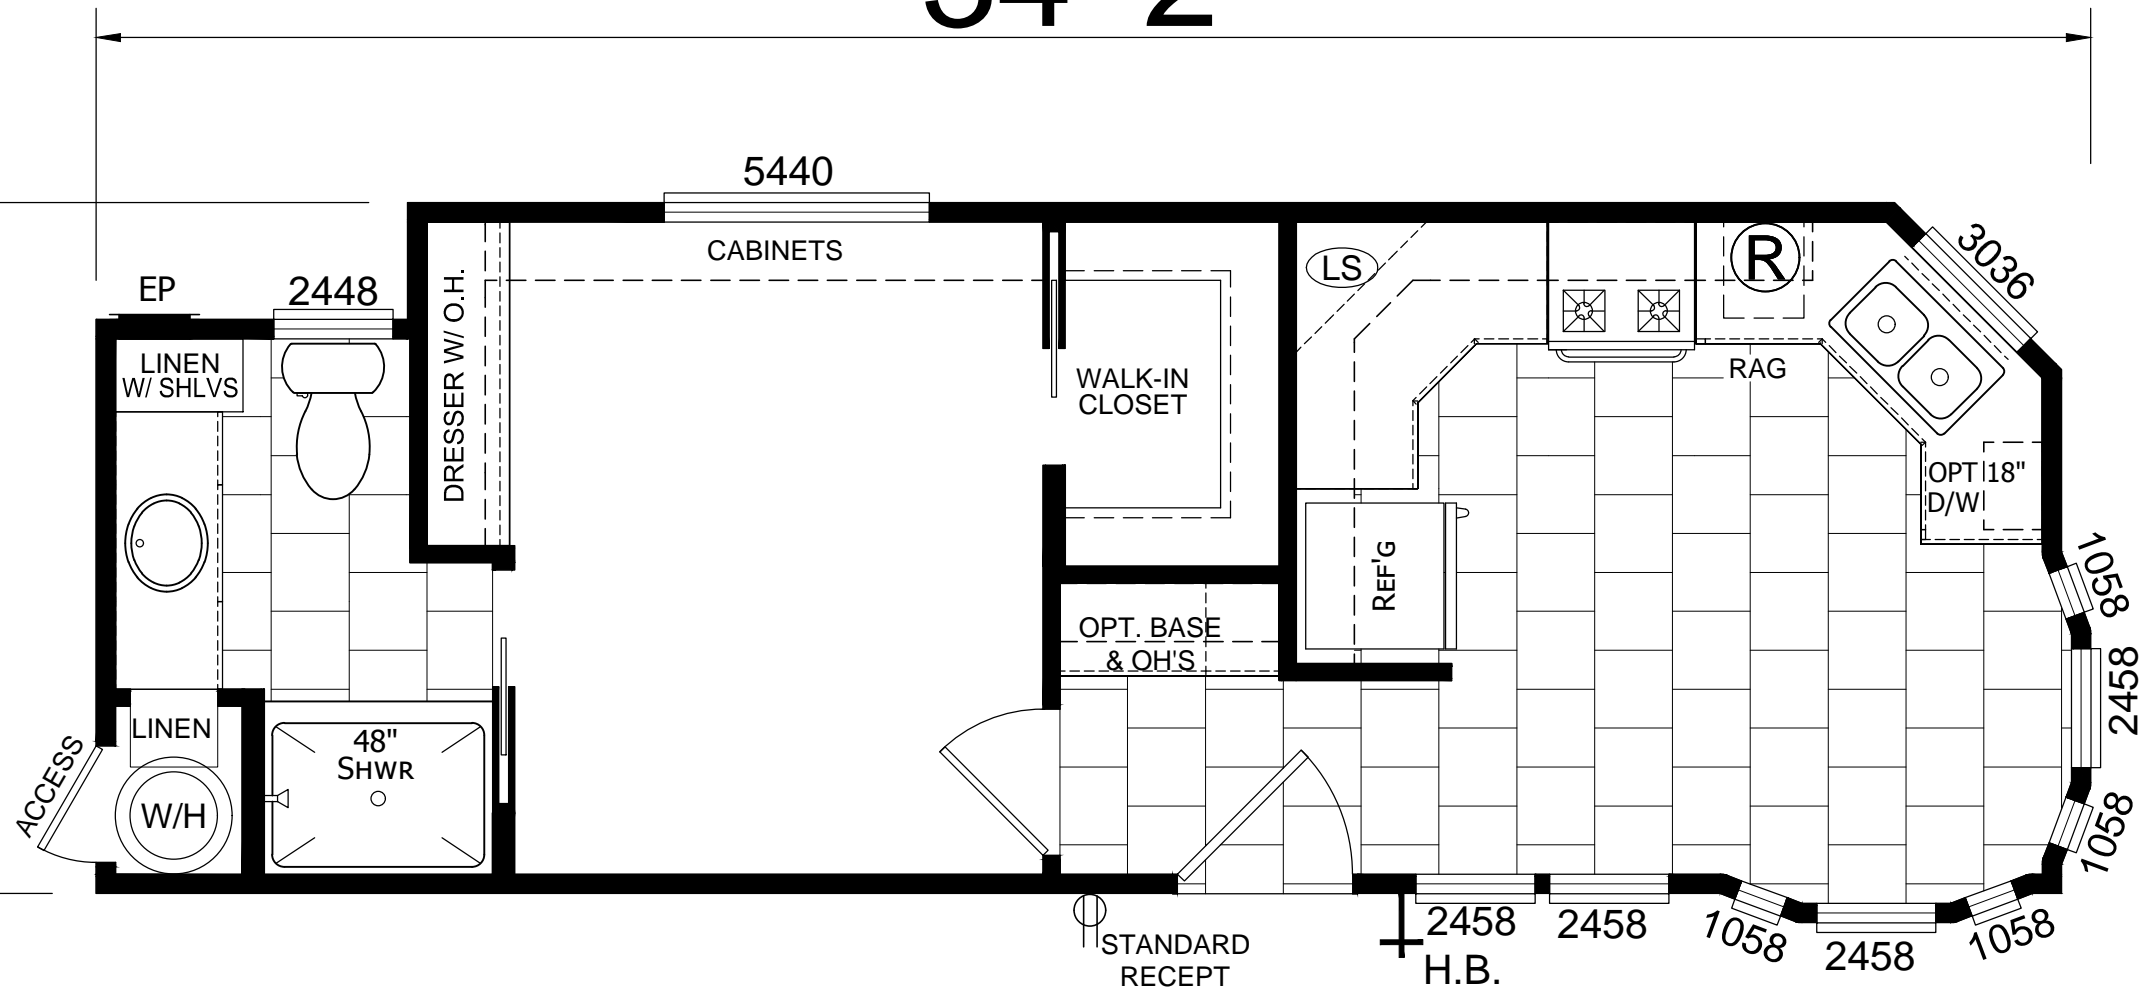

34'-2"

11'-10"

DV 103

TOTAL AREA: 399 sq.ft.

Revised: 09/08/2017

INFORMATION ON THIS LITERATURE MAY VARY FROM THE ACTUAL HOME. WE RESERVE THE RIGHT TO MAKE CHANGES AT ANY TIME, WITHOUT NOTICE OR OBLIGATION.